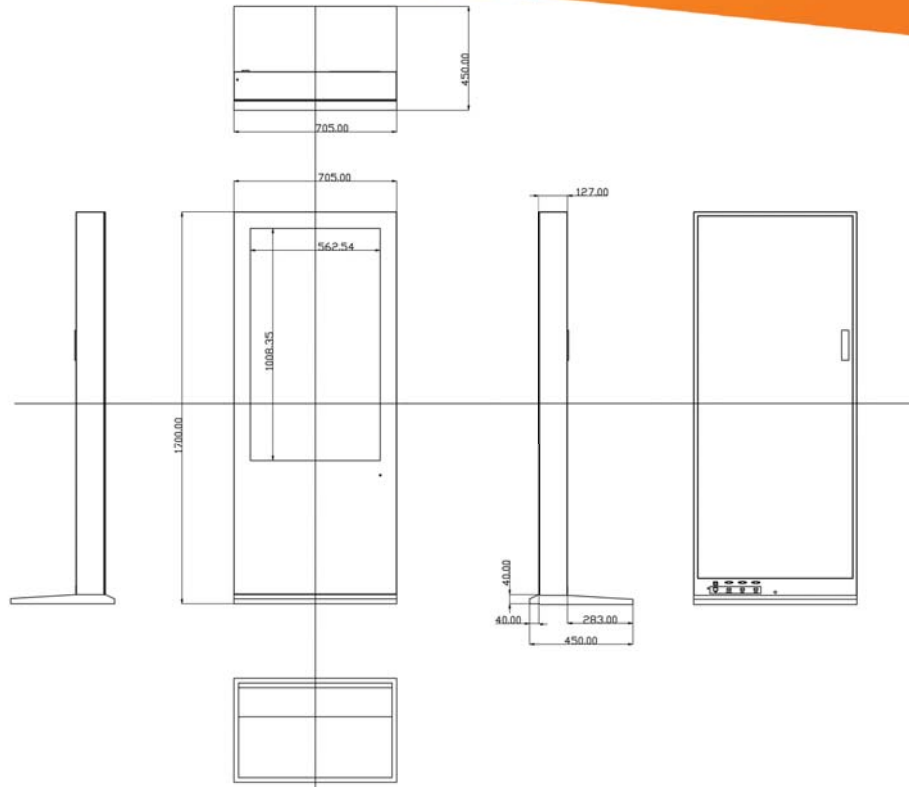

46" Freestanding Multi Touch Screen Display

-  infrared multi touch screen
-  24/7 usage
-  easy USB to PC set up
-  windows OS compatible
-  multiple inputs
-  HD high definition
-  commercial touch screen
-  image, video & music
-  eco-friendly power timer
-  remote control
-  freestanding
-  wide viewing angle

The new range of Infrared Multi Touch Displays come in freestanding and wall mountable versions. Portrait and Landscape orientations are possible across the range.

All displays use an infrared multi touch screen system which is ideal for public locations as a finger, gloved hand, pen or stylus can be used as a pointer. Activating the screen requires no pressure so will incur less damage over time. Unlike capacitive touch screens, infrared touch screens do not require any glass patterning. Not only does this improve optical clarity, it also increases its durability. The Multi Touch Screen Displays' protective glass has a Mohs hardness rating of 7, giving it the same hardness as Quartz.

“These interactive displays are simple to use and have many exciting applications.”

46" Freestanding Multi Touch Screen Display

46" Freestanding Infrared Multi Touch Screen Display

Unit Size (WxHxD mm)	705x1700x127
Display Area (mm)	562.54x1008.35
Aspect Ratio	9:16
Resolution	1920x1080
Brightness (cd/m ²)	500
Contrast Ratio	4000:1 typ
Viewing Angle	178°
Colour	16.7M
Response Time (ms)	8
Colour Temperature	10000k
Life Time (hours)	50000
Power Consumption (W)	370
Inputs	VGA, HDMI, DVI, YPbPr, Video IN, RGB/HV
Outputs	Video, Audio
Touch Resolution (interpolation)	4096x4096
Operating System	Windows7, Windows2000/XP/2003/Vista/CE
Response Time (ms)	≤16
Power	<2W
Ports (inputs)	USB
Typical Touch Accuracy (mm)	≥5.2
Voltage	+4.75VDC-5.25VDC
Operating Temperature	-20°to 60°
Storage Temperature	-40°to 70°
Operating/Storage Humidity	10% ~ 90%RH