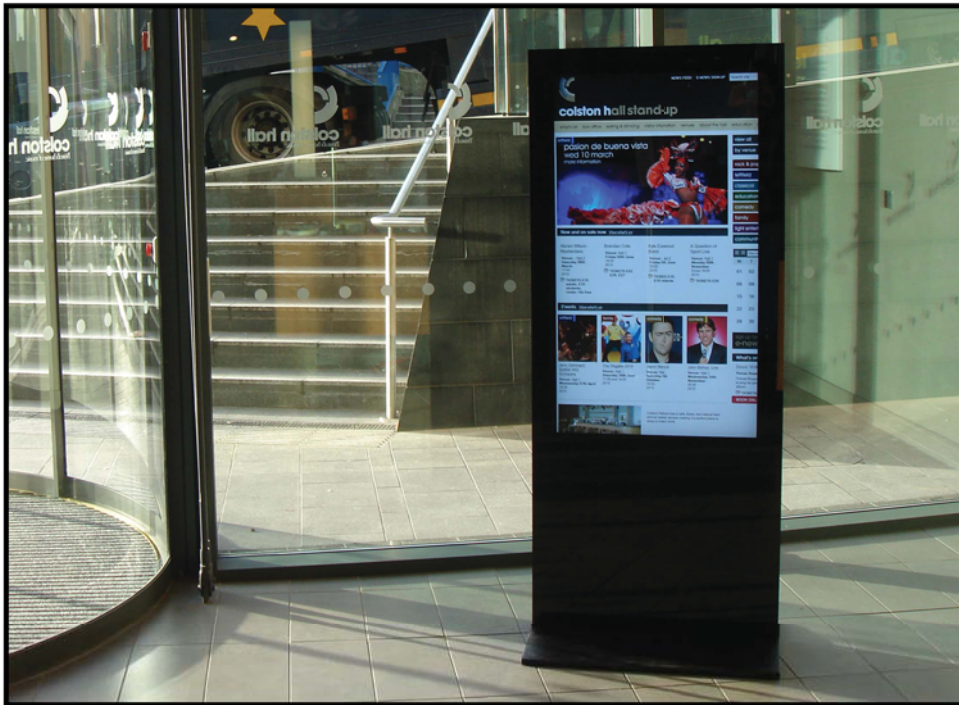

46" Freestanding Multi Touch Screen Display

-  infrared multi touch screen
-  24/7 usage
-  easy USB to PC set up
-  windows OS compatible
-  multiple inputs
-  HD high definition
-  commercial touch screen
-  image, video & music
-  eco-friendly power timer
-  remote control
-  freestanding
-  wide viewing angle

The new range of Infrared Multi Touch Displays come in freestanding and wall mountable versions. Portrait and Landscape orientations are possible across the range.

All displays use an infrared multi touch screen system which is ideal for public locations as a finger, gloved hand, pen or stylus can be used as a pointer. Activating the screen requires no pressure so will incur less damage over time. Unlike capacitive touch screens, infrared touch screens do not require any glass patterning. Not only does this improve optical clarity, it also increases its durability. The Multi Touch Screen Displays' protective glass has a Mohs hardness rating of 7, giving it the same hardness as Quartz.

“These interactive displays are simple to use and have many exciting applications.”

46" Freestanding Multi Touch Screen Display

46" Freestanding Infrared Multi Touch Screen Display

Unit Size (WxHxD mm)	705x1700x127
Display Area (mm)	562.54x1008.35
Aspect Ratio	9:16
Resolution	1920x1080
Brightness (cd/m ²)	500
Contrast Ratio	4000:1 typ
Viewing Angle	178°
Colour	16.7M
Response Time (ms)	8
Colour Temperature	10000k
Life Time (hours)	50000
Power Consumption (W)	370
Inputs	VGA, HDMI, DVI, YPbPr, Video IN, RGB/HV
Outputs	Video, Audio
Touch Resolution (interpolation)	4096x4096
Operating System	Windows7, Windows2000/XP/2003/Vista/CE
Response Time (ms)	≤16
Power	<2W
Ports (inputs)	USB
Typical Touch Accuracy (mm)	≥5.2
Voltage	+4.75VDC-5.25VDC
Operating Temperature	-20°to 60°
Storage Temperature	-40°to 70°
Operating/Storage Humidity	10% ~ 90%RH

"These interactive displays are simple to use and have many exciting applications."