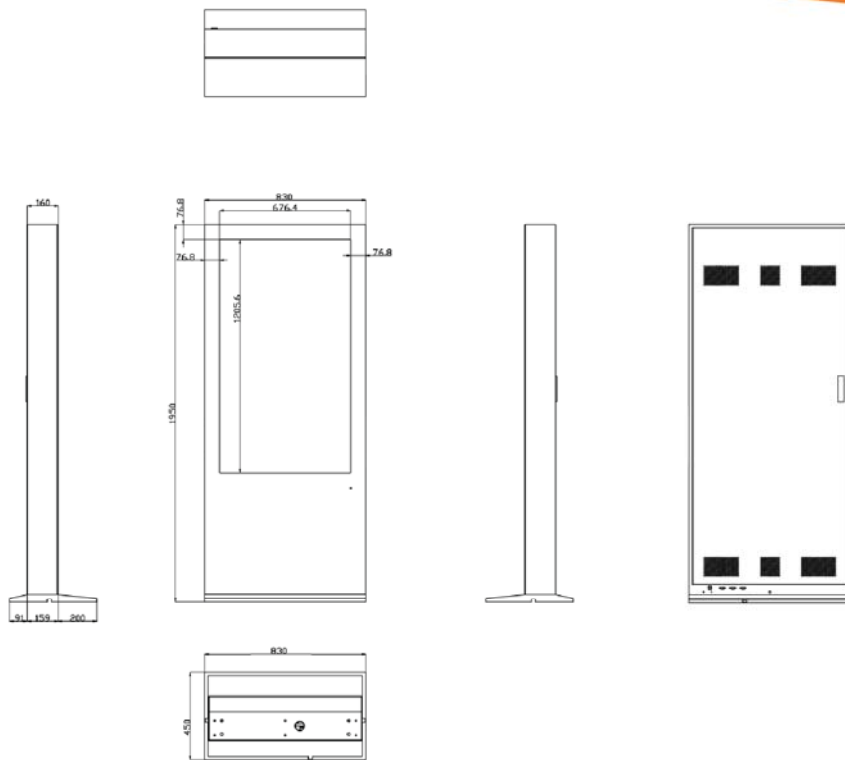

55" Freestanding Multi Touch Screen Display

-  infrared multi touch screen
-  24/7 usage
-  easy USB to PC set up
-  windows OS compatible
-  multiple inputs
-  **HD** high definition
-  commercial touch screen
-  image, video & music
-  eco-friendly power timer
-  remote control
-  freestanding
-  wide viewing angle

“These interactive displays are simple to use and have many exciting applications.”

55" Freestanding Multi Touch Screen Display

55" Freestanding Infrared Multi Touch Screen Display

Unit Size (WxHxD mm)	830x1950x159
Display Area (mm)	676.4x1205.6
Aspect Ratio	9:16
Resolution	1920x1080
Brightness (cd/m ²)	500
Contrast Ratio	4000:1 typ
Viewing Angle	178°
Colour	16.7M
Response Time (ms)	8
Colour Temperature	10000k
Life Time (hours)	50000
Power Consumption (W)	450
Inputs	VGA, HDMI, DVI, YPbPr, Video IN, RGB/HV
Outputs	Video, Audio
Touch Resolution (interpolation)	4096x4096
Operating System	Windows7, Windows2000/XP/2003/Vista/CE
Response Time (ms)	≤16
Power	<2W
Ports (inputs)	USB
Typical Touch Accuracy (mm)	≥5.2
Voltage	+4.75VDC-5.25VDC
Operating Temperature	-20°to 60°
Storage Temperature	-40°to 70°
Operating/Storage Humidity	10% ~ 90%RH