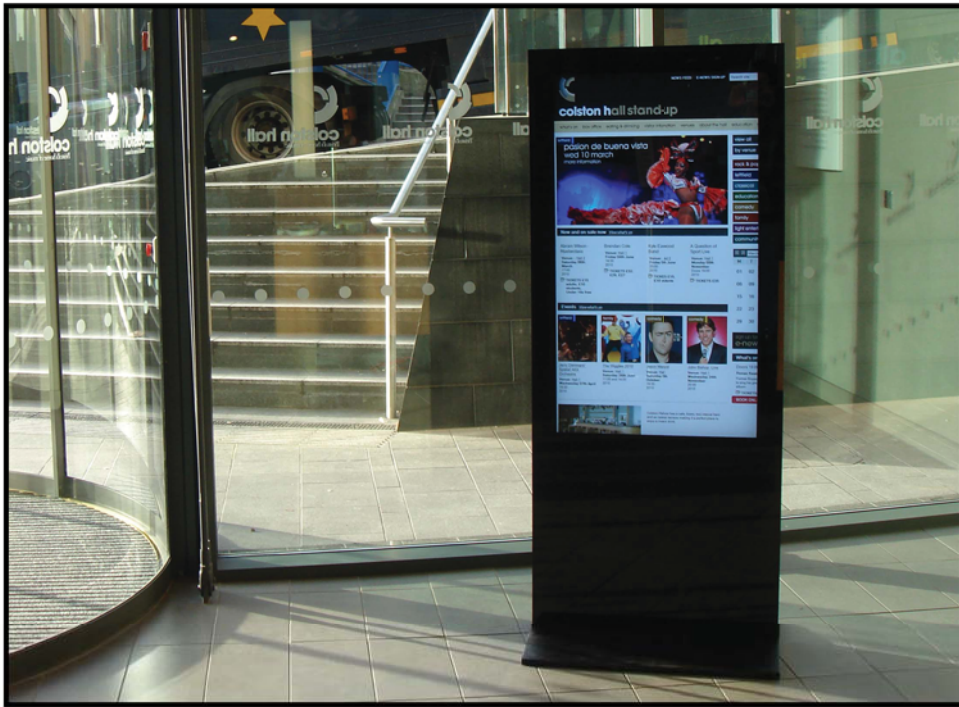

55" Freestanding Multi Touch Screen Display

-  infrared multi touch screen
-  24/7 usage
-  easy USB to PC set up
-  windows OS compatible
-  multiple inputs
-  **HD** high definition
-  commercial touch screen
-  image, video & music
-  eco-friendly power timer
-  remote control
-  freestanding
-  wide viewing angle

The new range of Infrared Multi Touch Displays come in freestanding and wall mountable versions. Portrait and Landscape orientations are possible across the range.

All displays use an infrared multi touch screen system which is ideal for public locations as a finger, gloved hand, pen or stylus can be used as a pointer. Activating the screen requires no pressure so will incur less damage over time. Unlike capacitive touch screens, infrared touch screens do not require any glass patterning. Not only does this improve optical clarity, it also increases its durability. The Multi Touch Screen Displays' protective glass has a Mohs hardness rating of 7, giving it the same hardness as Quartz.

“These interactive displays are simple to use and have many exciting applications.”

55" Freestanding Multi Touch Screen Display

55" Freestanding Infrared Multi Touch Screen Display

Unit Size (WxHxD mm)	830x1950x159
Display Area (mm)	676.4x1205.6
Aspect Ratio	9:16
Resolution	1920x1080
Brightness (cd/m ²)	500
Contrast Ratio	4000:1 typ
Viewing Angle	178°
Colour	16.7M
Response Time (ms)	8
Colour Temperature	10000k
Life Time (hours)	50000
Power Consumption (W)	450
Inputs	VGA, HDMI, DVI, YPbPr, Video IN, RGB/HV
Outputs	Video, Audio
Touch Resolution (interpolation)	4096x4096
Operating System	Windows7, Windows2000/XP/2003/Vista/CE
Response Time (ms)	≤16
Power	<2W
Ports (inputs)	USB
Typical Touch Accuracy (mm)	≥5.2
Voltage	+4.75VDC-5.25VDC
Operating Temperature	-20°to 60°
Storage Temperature	-40°to 70°
Operating/Storage Humidity	10% ~ 90%RH

"These interactive displays are simple to use and have many exciting applications."