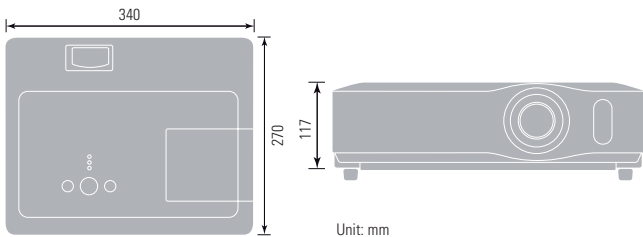

# CP-X308

Image Size 4:3				
Screen Size (Diagonal)	Projection Distance (a)		Screen Height (cm)	
	min. (m)	max. (m)	b (top)	c (bottom)
40" (1.0)	1.2	1.4	55	6
60" (1.5)	1.8	2.2	82	9
100" (2.5)	3.0	3.6	137	15
150" (3.8)	4.6	5.5	206	23
200" (5.1)	6.1	7.3	274	30
300" (7.6)	9.1	11.0	411	46

## OPTICAL

LCD panel		0.63" P-Si TFT x 3
Resolution		XGA: 1024 dots x 768 lines
Brightness	Normal mode	2600 ANSI Lumens
	Whisper mode	2100 ANSI Lumens
Contrast ratio		500:1 (typ)
Lens		F1.7-1.9 (f=19.5-23.4mm) Manual Focus, Manual Zoom x 1.2
Lamp		220W UHB
Lamp life		2000 (normal)/3000 (whisper)
Projection distance		0.9 - 11.0m
Distance to width ratio (:1)		1.5 (WIDE), 1.8 (TELE)
Diagonal display size		30-300" (60"@1.8m, Wide)
Number of colour		8 Bit/colour, 16.7M colours
Keystone correction		9:1upward shift, fixed