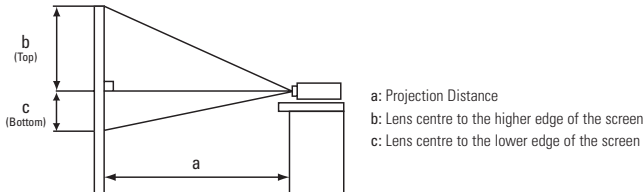

# CP-X308

Image Size 4:3				
Screen Size (Diagonal)	Projection Distance (a)		Screen Height (cm)	
	min. (m)	max. (m)	b (top)	c (bottom)
40" (1.0)	1.2	1.4	55	6
60" (1.5)	1.8	2.2	82	9
100" (2.5)	3.0	3.6	137	15
150" (3.8)	4.6	5.5	206	23
200" (5.1)	6.1	7.3	274	30
300" (7.6)	9.1	11.0	411	46