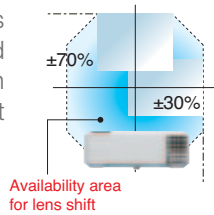

Paint-free Cabinet

As a measure to help protect the environment, eco-conscious paint-free cabinets are incorporated within the 7000 series.

Installation Flexibility

Wide-area Lens Shift

The WL7200U features a wide-area lens adjustment range of $\pm 70\%$ vertically and $\pm 30\%$ horizontally, for greater installation freedom. The zoom, focus and lens shift functions are all powered operation.

*XL7100U: $\pm 60\%$ vertically, $+30\%$ horizontally

Variety of Optional Lenses

Choose from four different lenses to best match the projection distance. Compared to previous lenses, each lens covers a wider range of projection ratios.