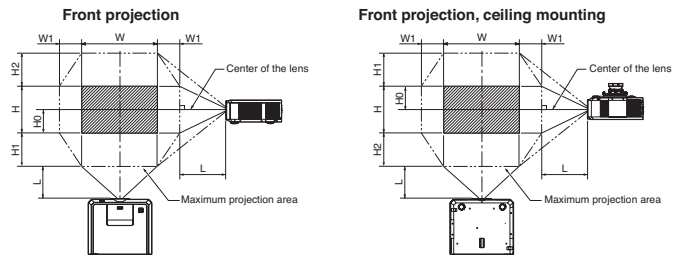

Screen Size and Projection Distance

Refer to the following table to determine the screen size and projection distance.

■XL7100U

Diagonal Size	Width		Height		Shortest (Wide)		Longest (Tall)		Default Height Projected Image (H0)		Movable V Position from Default Position			Movable H Position from Default Position									
	inch	cm	inch	cm	inch	cm	inch	cm	inch	cm	Down	Up	Down	Up	Left	Right	Left	Right					
40	102	32	81	24	61	48	1.2	85	2.1	-12	-30	14	-0	-14	37	-0	-37	10	-0	-10	24	-0	-24
60	152	48	122	36	91	70	1.8	128	3.2	-18	-46	22	-0	-22	55	-0	-55	14	-0	-14	37	-0	-37
80	203	64	163	48	122	94	2.4	171	4.3	-24	-61	29	-0	-29	73	-0	-73	19	-0	-19	49	-0	-49
100	254	80	203	60	152	118	3.0	214	5.4	-30	-76	36	-0	-36	91	-0	-91	24	-0	-24	61	-0	-61
150	381	120	305	90	229	177	4.5	322	8.2	-45	-114	54	-0	-54	137	-0	-137	36	-0	-36	91	-0	-91
200	508	160	406	120	305	237	6.0	430	10.9	-60	-152	72	-0	-72	183	-0	-183	48	-0	-48	122	-0	-122
250	635	200	508	150	381	297	7.5	538	13.7	-75	-191	90	-0	-90	229	-0	-229	60	-0	-60	152	-0	-152
300	762	240	610	180	457	357	9.1	646	16.4	-90	-229	108	-0	-108	274	-0	-274	72	-0	-72	183	-0	-183

■WL7200U

Diagonal Size	Width		Height		Shortest (Wide)		Longest (Tall)		Default Height Projected Image (H0)		Movable V Position from Default Position			Movable H Position from Default Position									
	inch	cm	inch	cm	inch	cm	inch	cm	inch	cm	Down	Up	Down	Up	Left	Right	Left	Right					
40	102	34	86	21	54	48	1.2	89	2.3	-11	-27	15	-0	-15	38	-0	-38	10	-0	-10	26	-0	-26
60	152	51	129	32	81	73	1.9	134	3.4	-16	-40	22	-0	-22	57	-0	-57	15	-0	-15	39	-0	-39
80	203	68	172	42	108	99	2.5	180	4.6	-21	-54	30	-0	-30	75	-0	-75	20	-0	-20	52	-0	-52
100	254	85	215	53	135	124	3.1	225	5.7	-26	-67	37	-0	-37	94	-0	-94	25	-0	-25	65	-0	-65
150	381	127	323	79	202	187	4.7	338	8.6	-40	-101	56	-0	-56	141	-0	-141	38	-0	-38	97	-0	-97
200	508	170	431	106	288	249	6.3	452	11.5	-53	-135	74	-0	-74	188	-0	-188	51	-0	-51	129	-0	-129
250	635	212	538	132	337	312	7.9	565	14.4	-66	-168	93	-0	-93	236	-0	-236	64	-0	-64	162	-0	-162
300	762	254	646	159	404	375	9.5	679	17.2	-79	-202	111	-0	-111	283	-0	-283	76	-0	-76	194	-0	-194

* The above figures are approximate and may be slightly different from the actual measurements.

MITSUBISHI ELECTRIC EUROPE

New publication, effective December 2011 Specifications subject to change without notice.

displays.mitsubishielectric.eu

Brighter display solutions

UK & Middle East + 44 1707 278 684
Germany + 49 2102 4860 9250

Benelux, Eastern Europe & Russia + 31 297 282 461
Spain + 34 935 653 131

France + 33 1 5568 5568
Sweden + 46 8625 10 00

Italy + 39 039 60531