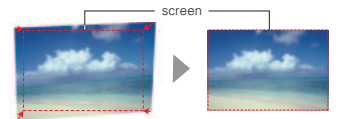

Geometric Corrections

- **Keystone Correction**
  Trapezoidal distortion caused when the projector is not positioned directly in front of the screen is corrected in both vertical and horizontal directions.

- **Cornerstone Correction**
  Pixel conversion is used to correct trapezoidal and diagonal distortion that causes oblique images, ensuring the correct aspect ratio.