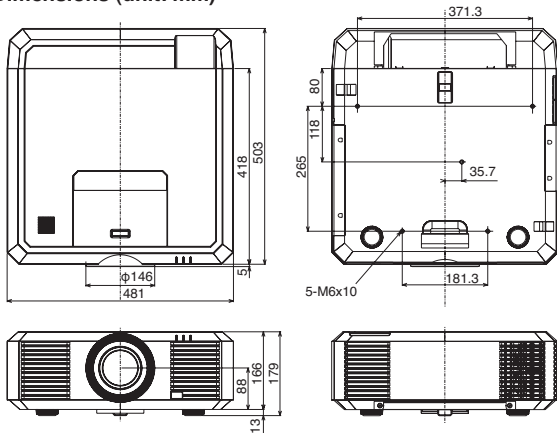

Dimensions (unit: mm)

* The lens focal point is the default set at the time of shipment from the factory.

Options

OL-XL7100FR Rear-projection Short-throw Fixed Lens 	OL-XL7100SZ Short-throw Zoom Lens 	OL-XL7100LZ Long-throw Zoom Lens 	OL-XL7100TZ Telescopic-throw Zoom Lens
XL7100U 0.8 (1.6 m@100°) WL7200U 0.8 (1.7 m@100°)	XL7100U 1.2-1.5 (2.4-3.1 m@100°) WL7200U 1.2-1.5 (2.5-3.3 m@100°)	XL7100U 2.6-4.4 (5.3-9.0 m@100°) WL7200U 2.6-4.4 (5.5-9.5 m@100°)	XL7100U 4.3-7.4 (8.7-15.0 m@100°) WL7200U 4.3-7.3 (9.2-15.8 m@100°)

for a greener tomorrow

Eco Changes is the Mitsubishi Electric Group's environmental statement, and expresses the Group's stance on environmental management. Through a wide range of businesses, we are helping contribute to the realization of a sustainable society.

Specifications

Model	XL7100U	WL7200U
Display technology	0.8" 3-LCD	0.75" 3-LCD
Resolution	1024 x 768 (Total 786,432 pixels)	1280 x 800 (Total 1,024,000 pixels)
Brightness*1 (Iris off)	6000 lm	5500 lm
Contrast ratio*1	2000 : 1 (Iris on)	
Projection lens	f = 24.0-43.2mm, F = 1.8-2.6	
Zoom / focus	Powered focus / zoom (zoom ratio 1.8 : 1)	
Picture size	40"-300" (100"=3.0m)	40"-300" (100"=3.1m)
Source lamp	Standard mode: 350W (Shut off time 3000 hrs) Low mode: 264W (Shut off time 4000 hrs)	
Computer compatibility	Resolution: 640 x 400 - 1920 x 1200 True: 1024 x 768, Sync-on-Green available	Resolution: 640 x 400 - 1920 x 1200 True: 1280 x 800, Sync-on-Green available
Video compatibility	NTSC / NTSC 4.43 / PAL (including PAL-M, N) / SECAM / PAL-60 Component video: 480i/p (525i/p), 576i/p (625i/p), 720p (750p 50/60Hz), 1080i (1125i 50/60Hz), 1080p (1125p 50/60Hz) SCART (RGB + 1V sync, only mini D-sub 15-pin Terminal)	
Input terminals	PC: 5 BNC x 1, mini D-sub 15-pin x 1, DVI-D (with HDCP) x 1, PC Audio: Stereo mini jack (ø3.5mm) x 3 Video: BNC x 1, S-Video (4-pin) x 1, HDMI (Ver 1.3, with Deep Color) x 1 (Only PCM audio is supported), Audio: RCA (L/R) x 2	
Output terminals	RGB: mini D-sub 15-pin x 1 / Audio: Stereo mini jack (ø3.5mm) x 1 (Variable out)	
Communication terminals	LAN (RJ-45): x 1 (projector control), SERIAL (in): D-sub 9-pin (male) x 1 (direct command is available), Wired remote (in): x 1 (ø3.5mm stereo mini jack), Wired remote (out): x 1 (ø3.5mm stereo mini jack),	
Dimensions (W x H x D)	481 x 179 x 418mm / 18.9 x 6.8 x 16.5 inch (excluding detachable terminal cover and protrusion)	
Weight	10.5kg / 23.2lbs (excluding detachable terminal cover)	
Power supply	AC 100 - 240 V, 50/60 Hz	

*1 Compliant with ISO21118-2005.

*Varies depending on condition.

*HDMI, the HDMI Logo, and High-Definition Multimedia Interface are trademarks or registered trademarks of HDMI Licensing LLC in the United States and other countries.

*All brand names and product names are trademarks, registered trademarks or trade names of their respective holders.