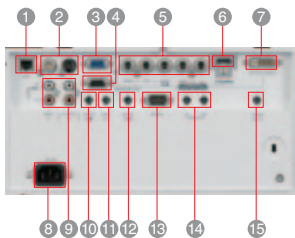

XL7100U / WL7200U

Connection Terminals

- 1 LAN (RJ-45)
- 2 Video / S-Video
- 3 PC/Component video in-1
- 4 Monitor out
- 5 PC/Component video in-2
- 6 HDMI
- 7 DVI-D in (HDCP)
- 8 Power in (3-pin with earth terminal)
- 9 Audio in [RCA (L/R)]
- 10 Audio in-1
- 11 Audio out
- 12 Audio in-2
- 13 Serial RS-232C (I/O)
- 14 Remote in/out
- 15 Audio DVI-D

Dimensions (unit: mm)

* The lens focal point is the default set at the time of shipment from the factory.

Options

OL-XL7100FR Rear-projection Short-throw Fixed Lens 	OL-XL7100SZ Short-throw Zoom Lens 	OL-XL7100LZ Long-throw Zoom Lens 	OL-XL7100TZ Telescopic-throw Zoom Lens
XL7100U 0.8 (1.6 m@100°) WL7200U 0.8 (1.7 m@100°)	XL7100U 1.2-1.5 (2.4-3.1 m@100°) WL7200U 1.2-1.5 (2.5-3.3 m@100°)	XL7100U 2.6-4.4 (5.3-9.0 m@100°) WL7200U 2.6-4.4 (5.5-9.5 m@100°)	XL7100U 4.3-7.4 (8.7-15.0 m@100°) WL7200U 4.3-7.3 (9.2-15.8 m@100°)

for a greener tomorrow

Eco Changes is the Mitsubishi Electric Group's environmental statement, and expresses the Group's stance on environmental management. Through a wide range of businesses, we are helping contribute to the realization of a sustainable society.

Specifications