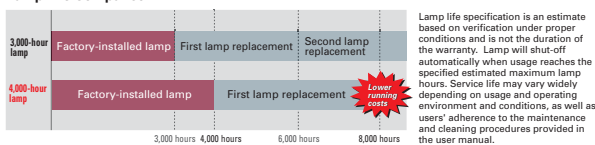

Lamp Life Comparison

Eco friendly

Auto Power Off

If no image signal is output for a predetermined period of time*, power is automatically turned off, reducing energy savings by decreasing needless power consumption.