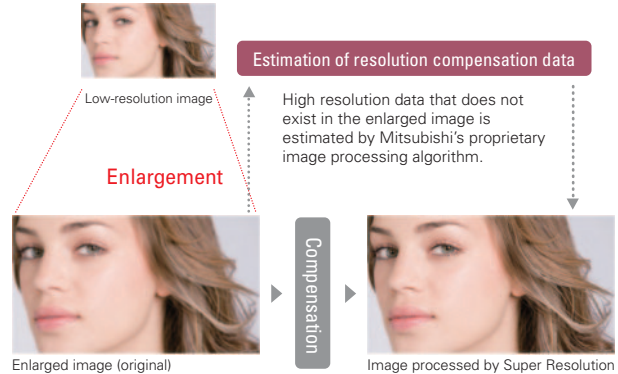

Super Resolution

The innovative advanced image processing algorithm is a product of Mitsubishi Electric. The technology analyses the original image for blurred components, estimates the high-resolution data not provided in the original signal and corrects the image quality. The result is a clear projection of images such as people's faces in fine detail.