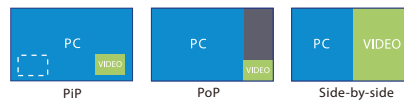

Programmable Scheduling Function

Up to seven different scheduled intervals can be programmed according to time, day of week and input port. Additionally, content from different sources can be scheduled for specific displays within the same installation. Increased panel service life and energy savings are also possible through a well-planned schedule in which displays are turned off when not required.

Multi-level Screensaver Function

To reduce image persistence and maximise panel service life in demanding signage applications, all models are equipped with a four-level screensaver function. Each level can be set to meet specific application requirements.

- Gamma mode: Optimises the gamma curve
- Cooling fan mode: Fan operates continuously rather than automatically activating when internal temperature reaches the pre-designated limit
- Brightness mode: Adjustment of display brightness
- Motion mode: Images can be slightly shifted in four directions according to user-specified time intervals

PiP, PoP and Side-by-side

Picture-in-Picture and Picture-out-of-Picture modes are provided, enabling content from a video input source to be displayed in window format while displaying the main image from the computer input source or vice versa. The MDT series is equipped with a side-by-side mode, an ideal feature for broadcasting and video-conferencing applications.