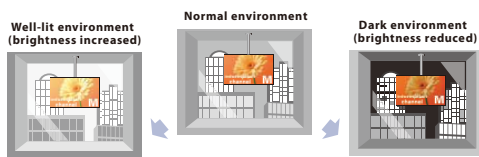

A simple over-lay cover can be attached to Mitsubishi's slim bezel 42" 52" and 65" LCD screens.

Brighter display solutions

LCD features and benefits:

- High Brightness & Contrast
- Fast response times
- Landscape & portrait format options
- Low screen glare
- Longer display life – 24/7 use
- Picture in picture
- Scheduling capability
- CAT-5 capability

Programmable Scheduling Function

Up to seven different scheduled intervals can be programmed according to time, day of week and input port. Additionally, content from different sources can be scheduled for specific displays within the same installation. Increased panel service life and energy savings are also possible through a well-planned schedule in which displays are turned off when not required.

Multi-level Screensaver Function

To reduce image persistence and maximise panel service life in demanding signage applications, all models are equipped with a four-level screensaver function. Each level can be set to meet specific application requirements.