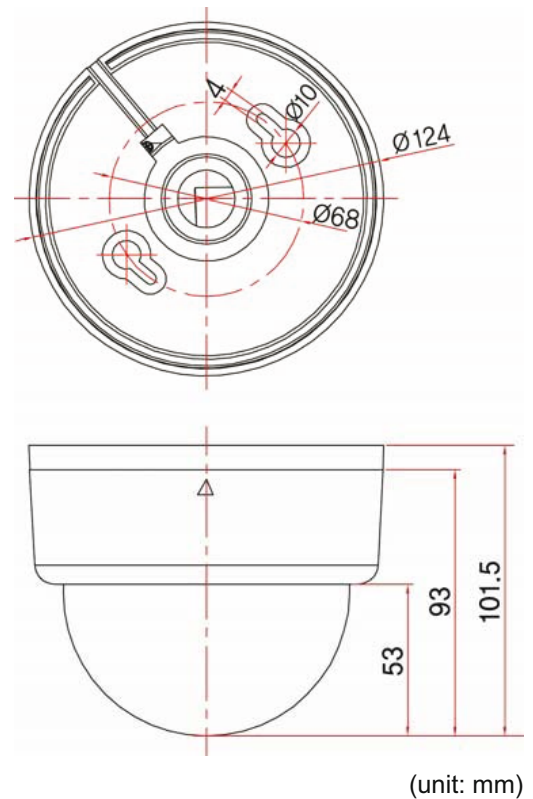

Video Content Analytics (Included as Standard)

High Performance	Advanced Tracking Algorithm, Low False Alarm Rate
Easy to Use	Intuitive Web Browser Interface
Detection Zones	Multi-segment Polygons and Lines
On-screen Display	Real-time Display of Tracking Data and Events

Video Content Analytics (Option)

Detection Behaviour	Direction, Stopping, Loitering, Entering, Exiting, Appear, and Disappear Filters
3D Behaviour	Perspective Corrected Size and Speed Filters
Statistics	Counting Functions and Other Statistics
Meta Data	Binary XML Format

Image Stabilization (Option)

Electronic Stabilization	Removes Camera Sway

Video Analytics included

Dimension

(unit: mm)

MITSUBISHI ELECTRIC EUROPE

New publication, effective August 2010 Specifications subject to change without notice.