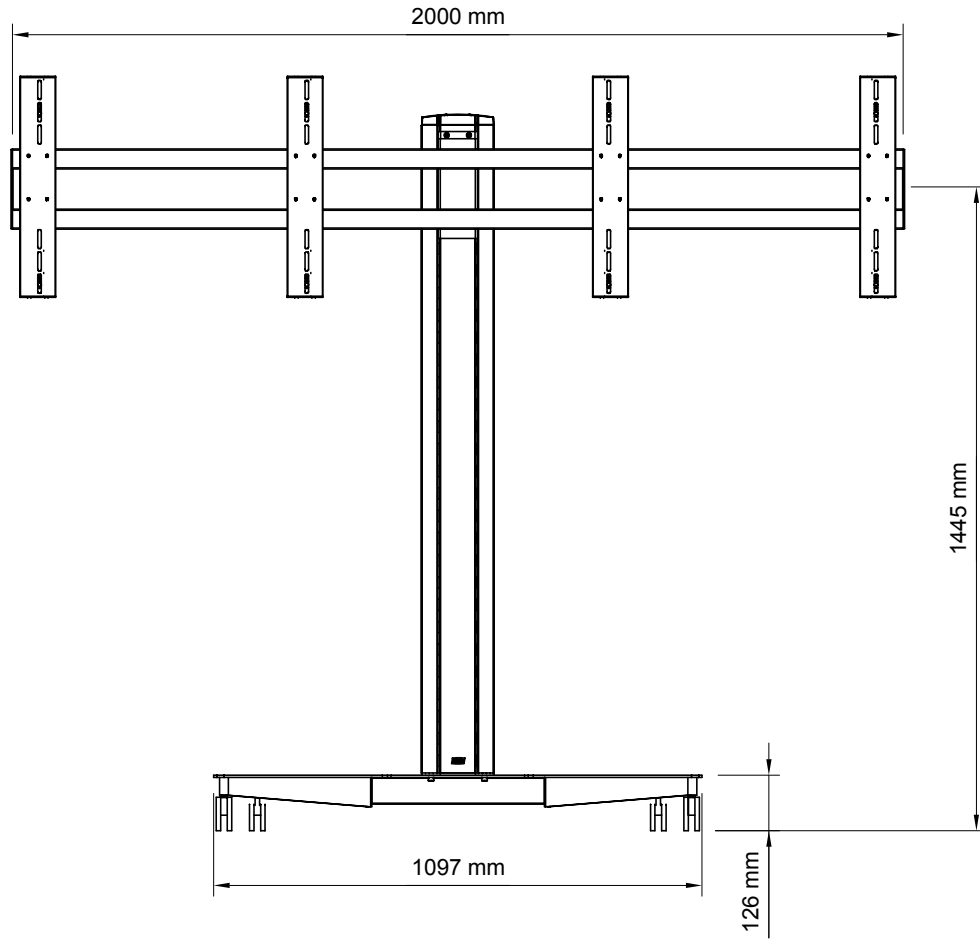

SMS Flatscreen X FH M1455 Conference Dimensions  
2010-02-01

SMS Flatscreen X FH M605 Motorized Conference Dimensions  
2010-02-01