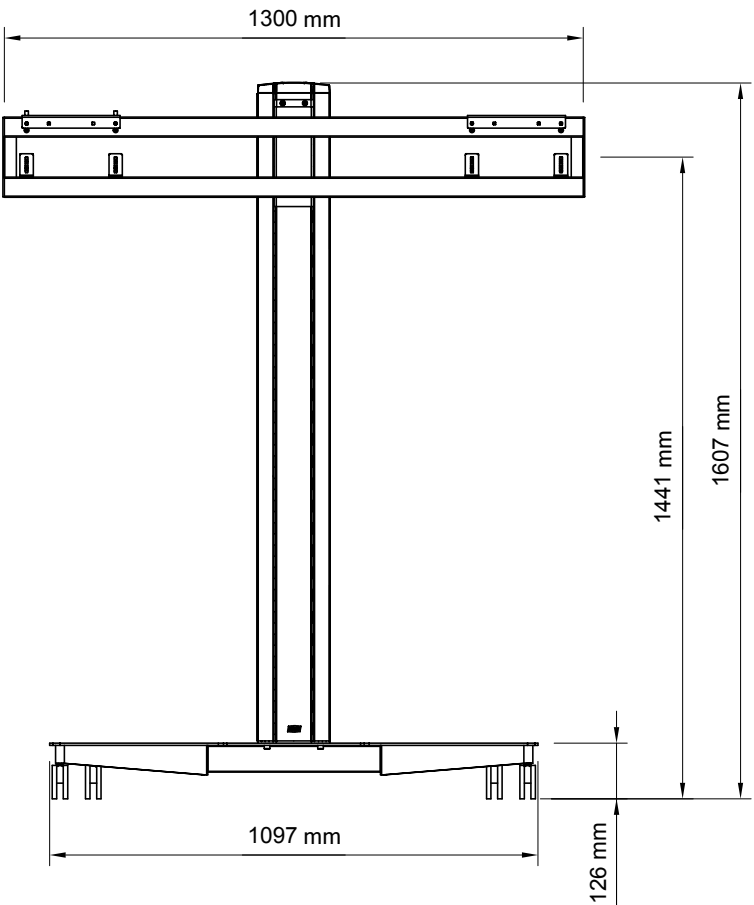

SMS Flatscreen X FM M1455 Conference Dimensions
2010-02-01

SMS Flatscreen X FM M605 Motorized Conference Dimensions
2010-02-05