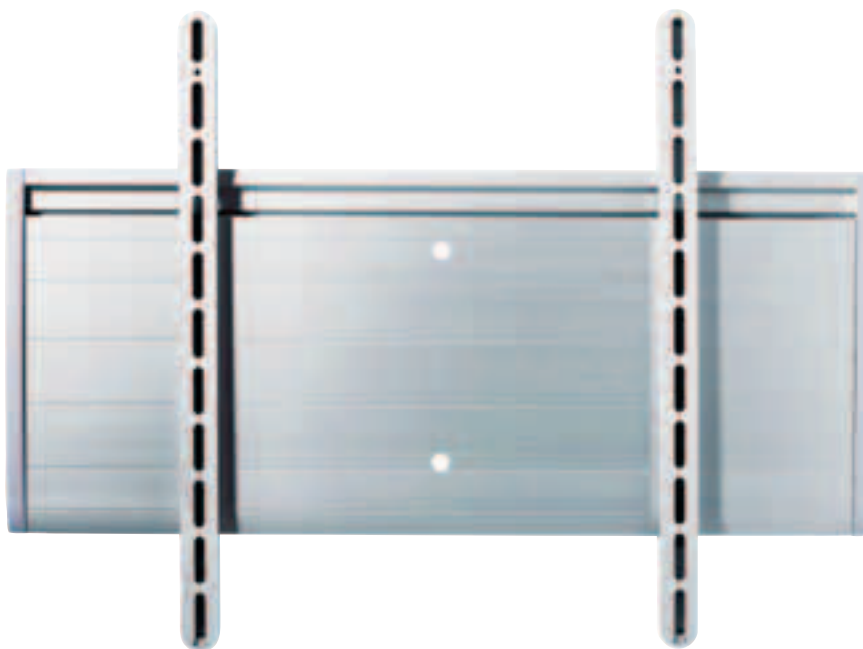

SMS FLATSCREEN WH T

Lean on me!

SMS Flatscreen WH T is made mainly of aluminum and is an elegant, secure wall-mounted bracket for heavier screens. This is a unique design that will certainly do your screen justice. SMS Flatscreen WH T can either be used to hang your screen flat on to the wall or to tilt it 10 degrees forward. This function allows you a perfect view even if you hang the screen high up on the wall. This bracket is easily mounted and can hold screens up to 75 kg.

- | | | | |
|--|--|--|--------------------------------|
| <input type="radio"/> Ceiling | <input checked="" type="radio"/> Heavy weight | <input type="radio"/> Fixed | <input type="radio"/> Variable |
| <input checked="" type="radio"/> Wall | <input type="radio"/> Middle weight | <input type="radio"/> Swivel | <input type="radio"/> UniSlide |
| <input type="radio"/> Floor | <input type="radio"/> Light weight | <input checked="" type="radio"/> Tilt | <input type="radio"/> Hidden |
| <input type="radio"/> Table | | <input type="radio"/> 3D | <input type="radio"/> Double |
| | | <input type="radio"/> Mobile | |

SMS FLATSCREEN WH T

INFO

- Color: Silver
- Max load: 75 kg
- Weight: 7 kg
- Total height/length hole pattern: max 800x500 mm.
- Distance from wall: 41 mm
- Tilt/Swivel: The screen can be tilted 10° forward.
- Wall panel: 886x311x41 mm.
- Size (threaded holes): M4, M5, M6, M8.

ART. NO
PL021001

DESCRIPTION
SMS Flatscreen WH T Silver

Universal; no unislide required. Supports Vesa standard:
200x200/400x200/400x400/600x400/800x400 and screens
with max hole pattern: 800x500 mm.

www.SmartMediaSolutions.se