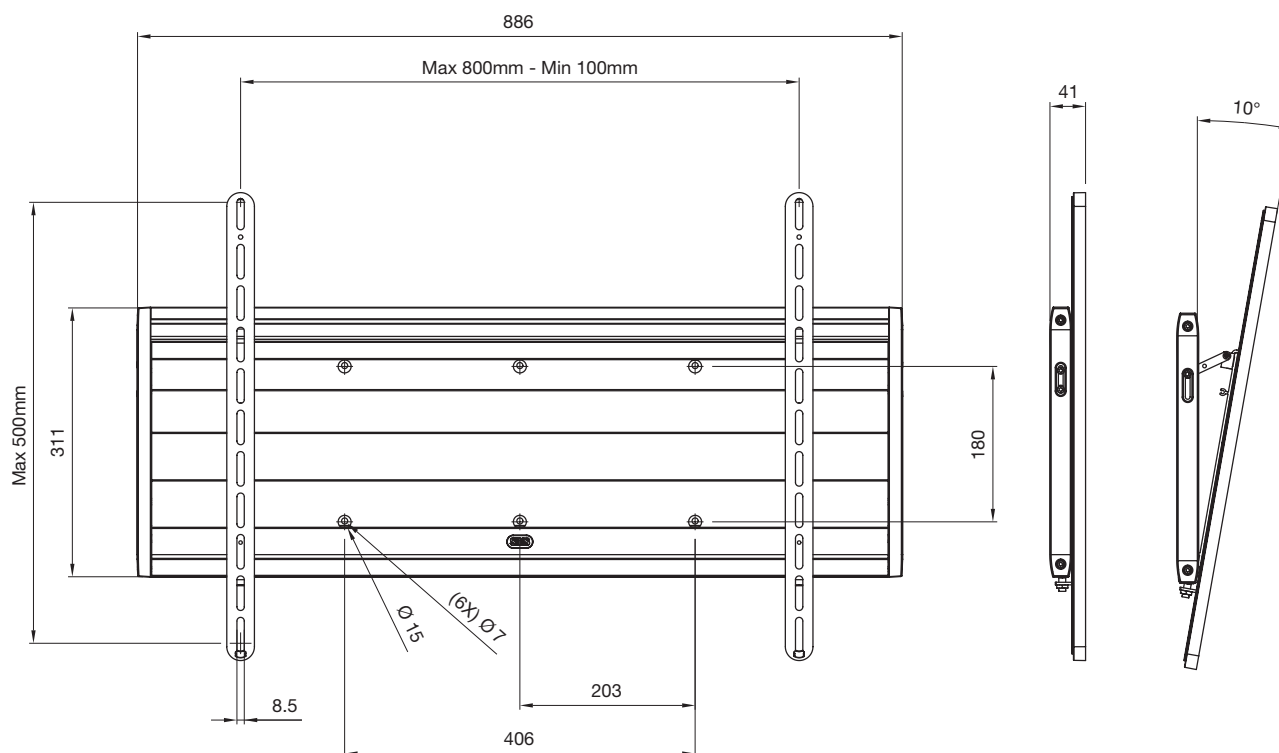

SMS FLATSCREEN WH T

Lean on me!

SMS Flatscreen WH T is made mainly of aluminum and is an elegant, secure wall-mounted bracket for heavier screens. This is a unique design that will certainly do your screen justice. SMS Flatscreen WH T can either be used to hang your screen flat on to the wall or to tilt it 10 degrees forward. This function allows you a perfect view even if you hang the screen high up on the wall. This bracket is easily mounted and can hold screens up to 75 kg.

SMS FLATSCREEN WH T

INFO

- Color: Silver
- Max load: 75 kg
- Weight: 7 kg
- Total height/length hole pattern: max 800x500 mm.
- Distance from wall: 41 mm
- Tilt/Swivel: The screen can be tilted 10° forward.
- Wall panel: 886x311x41 mm.
- Size (threaded holes): M4, M5, M6, M8.

ART. NO
PL021001

DESCRIPTION
SMS Flatscreen WH T Silver

Universal; no unislide required. Supports Vesa standard:
200x200/400x200/400x400/600x400/800x400 and screens
with max hole pattern: 800x500 mm.

www.SmartMediaSolutions.se