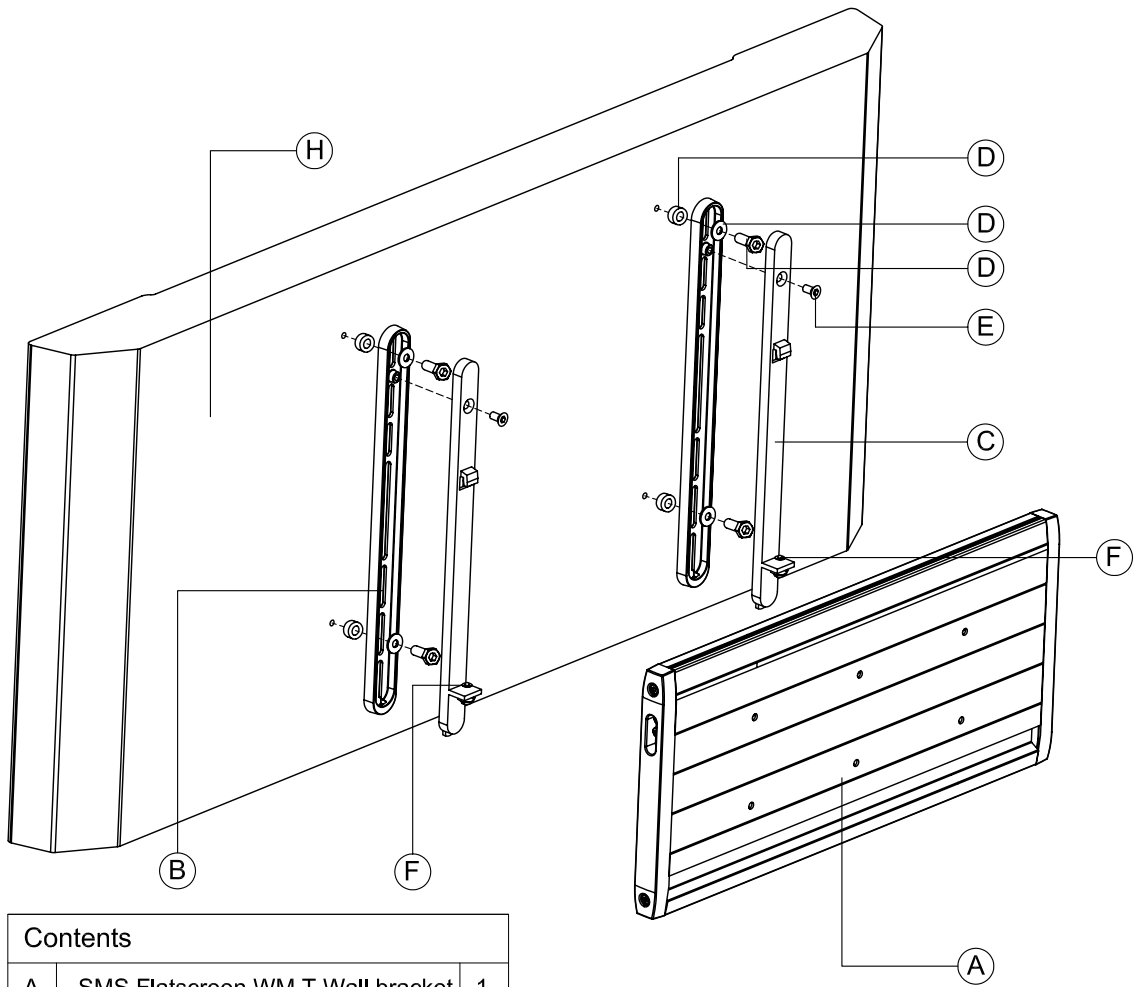

SMS FLATSCREEN WMT

Contents

A.	SMS Flatscreen WM T Wall bracket	1
B.	Vertical plate	2
C.	Vertical plate cover including hook	2
D.	Screw Kit	1
E.	Screw M6x10	2
F.	Spring Screw	2
G.	Allen Key	3

H.	Screen (Not included)
I.	Wall Screws+Washers (Not included)
J.	Carpenters Level (Not included)
K.	Screw Driver (Not included)

Holes Pattern for SMS Flatscreen WM T