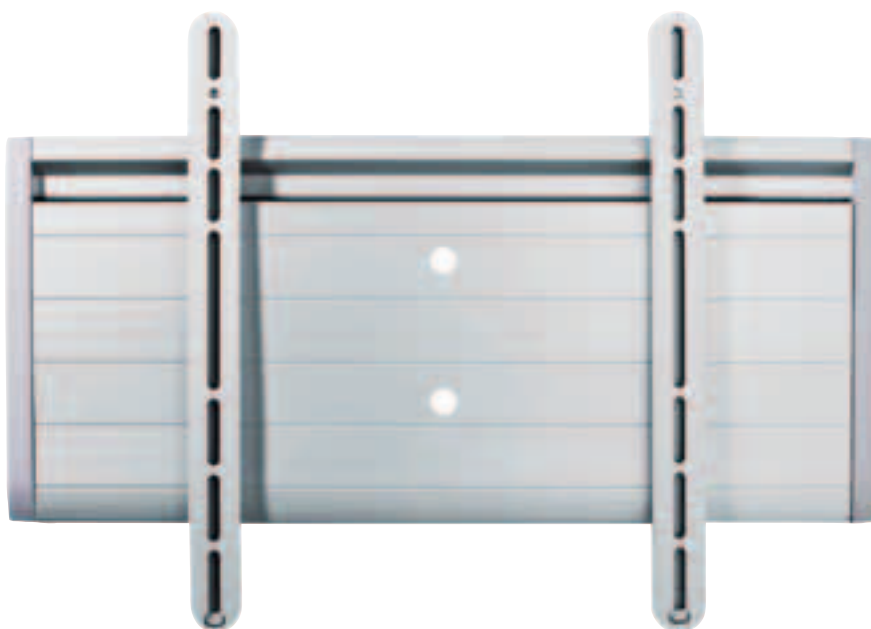

# SMS FLATSCREEN WM T

Perfectly angled!

SMS Flatscreen WM T is made mainly of aluminum and is a smooth and elegant wall-mounted bracket for heavier screens. This is a unique design that will certainly do your screen justice. SMS Flatscreen WM T can be used either to hang your screen flat on to the wall or to tilt it 15 degrees forward. This function allows you a perfect view even if you hang the screen high up on the wall. This bracket is easily mounted and can hold screens up to 30 kg.

- |  |   |  |                                |
|--|---|--|--------------------------------|
| <input type="radio"/> Ceiling                | <input type="radio"/> Heavy weight                    | <input type="radio"/> Fixed                  | <input type="radio"/> Variable |
| <input checked="" type="radio"/> <b>Wall</b> | <input checked="" type="radio"/> <b>Middle weight</b> | <input type="radio"/> Swivel                 | <input type="radio"/> UniSlide |
| <input type="radio"/> Floor                  | <input type="radio"/> Light weight                    | <input checked="" type="radio"/> <b>Tilt</b> | <input type="radio"/> Hidden   |
| <input type="radio"/> Table                  |   | <input type="radio"/> 3D                     | <input type="radio"/> Double   |
|  |   | <input type="radio"/> Mobile                 |                                |