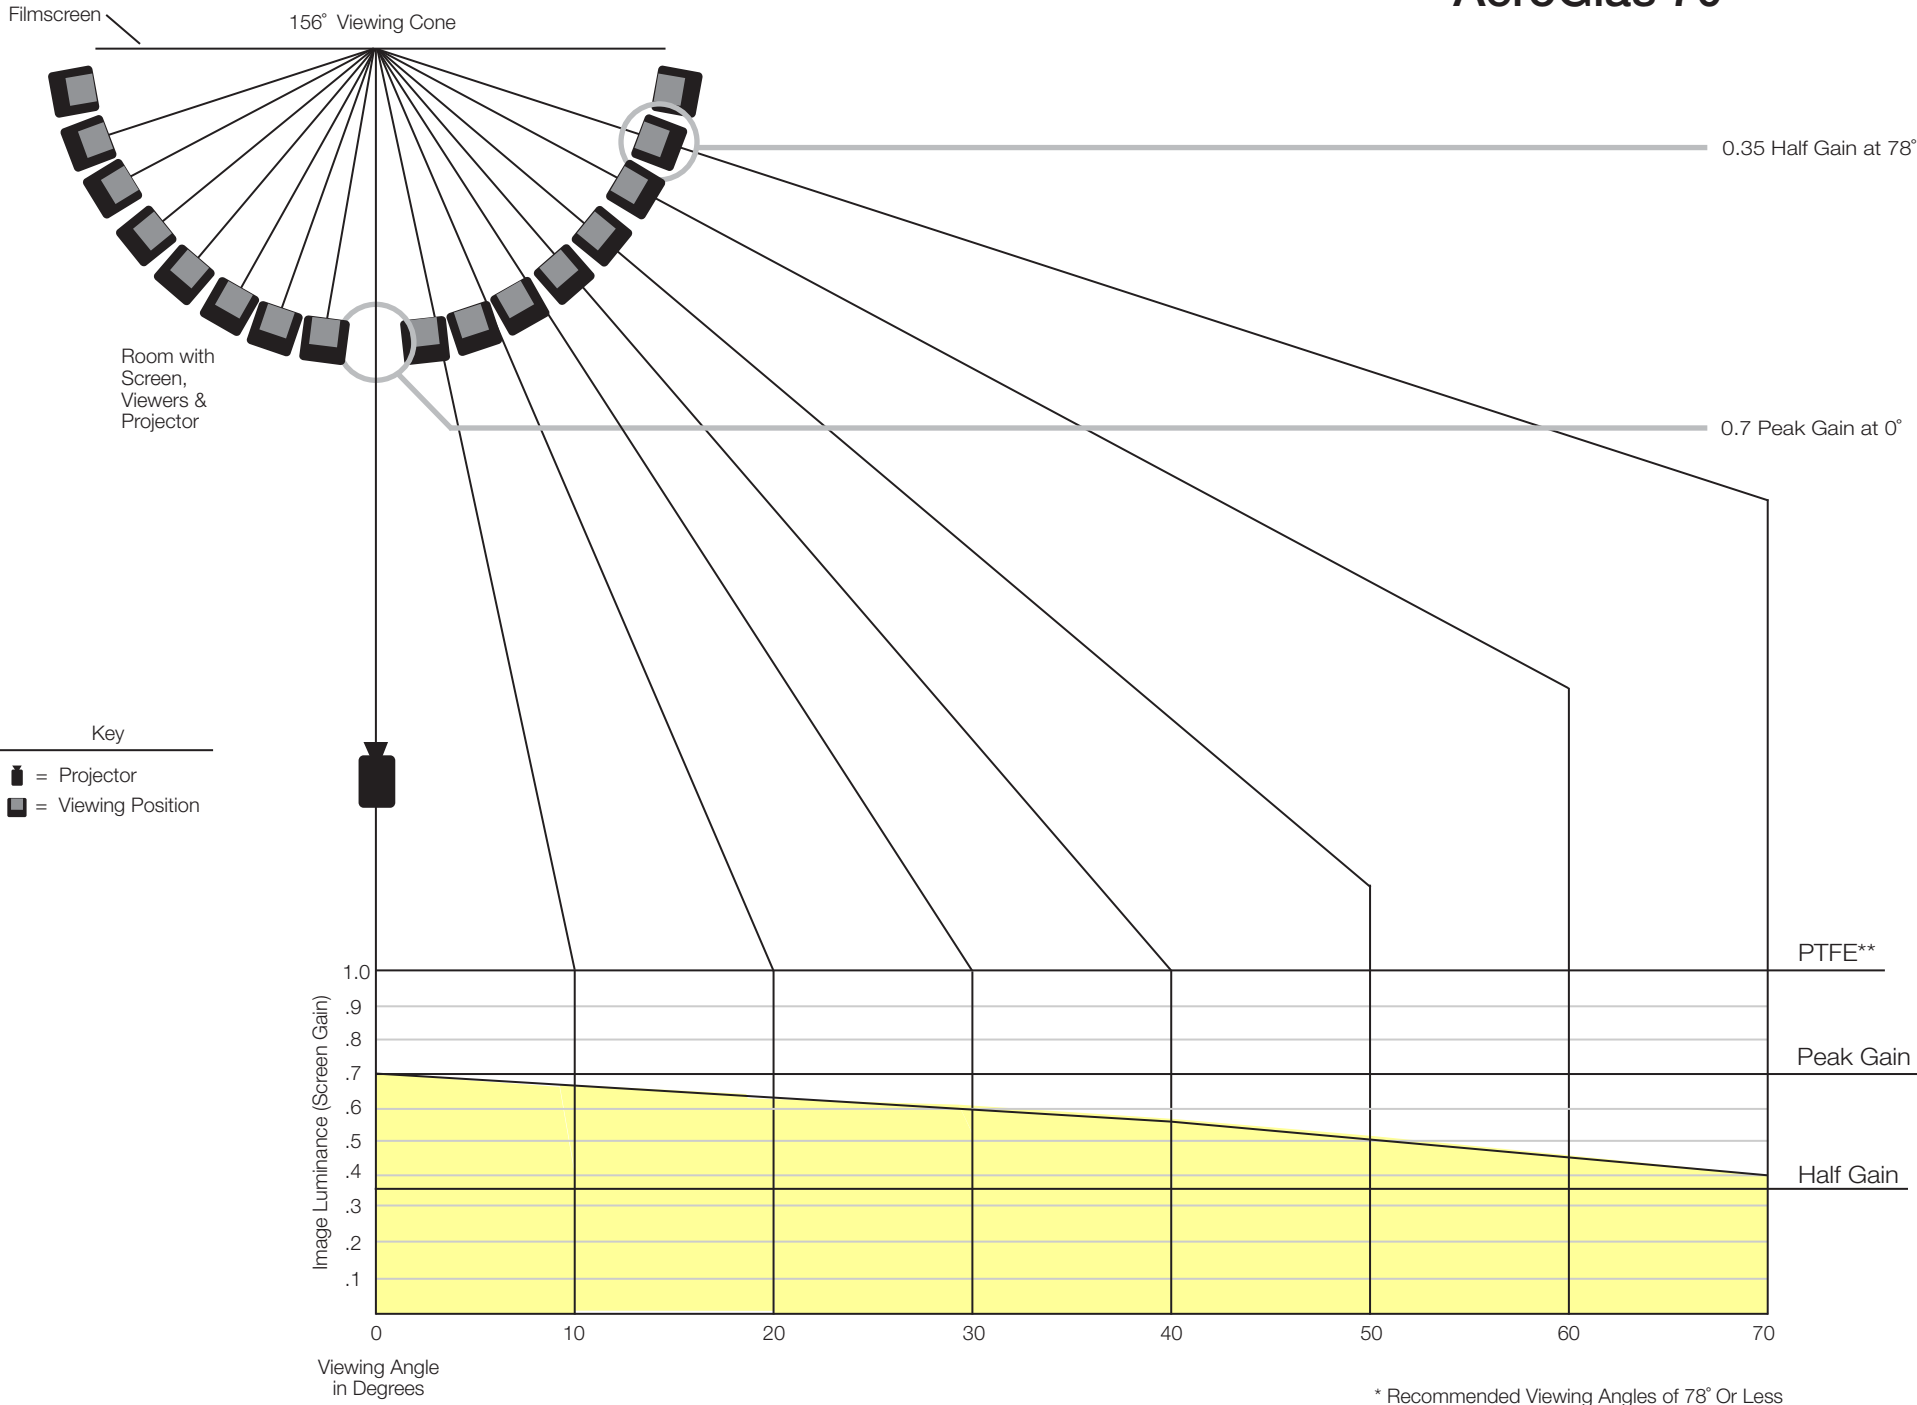

AeroGlas 70

* Recommended Viewing Angles of 78° Or Less
 ** PTFE - 1.0 Gain, Reflectance Standard