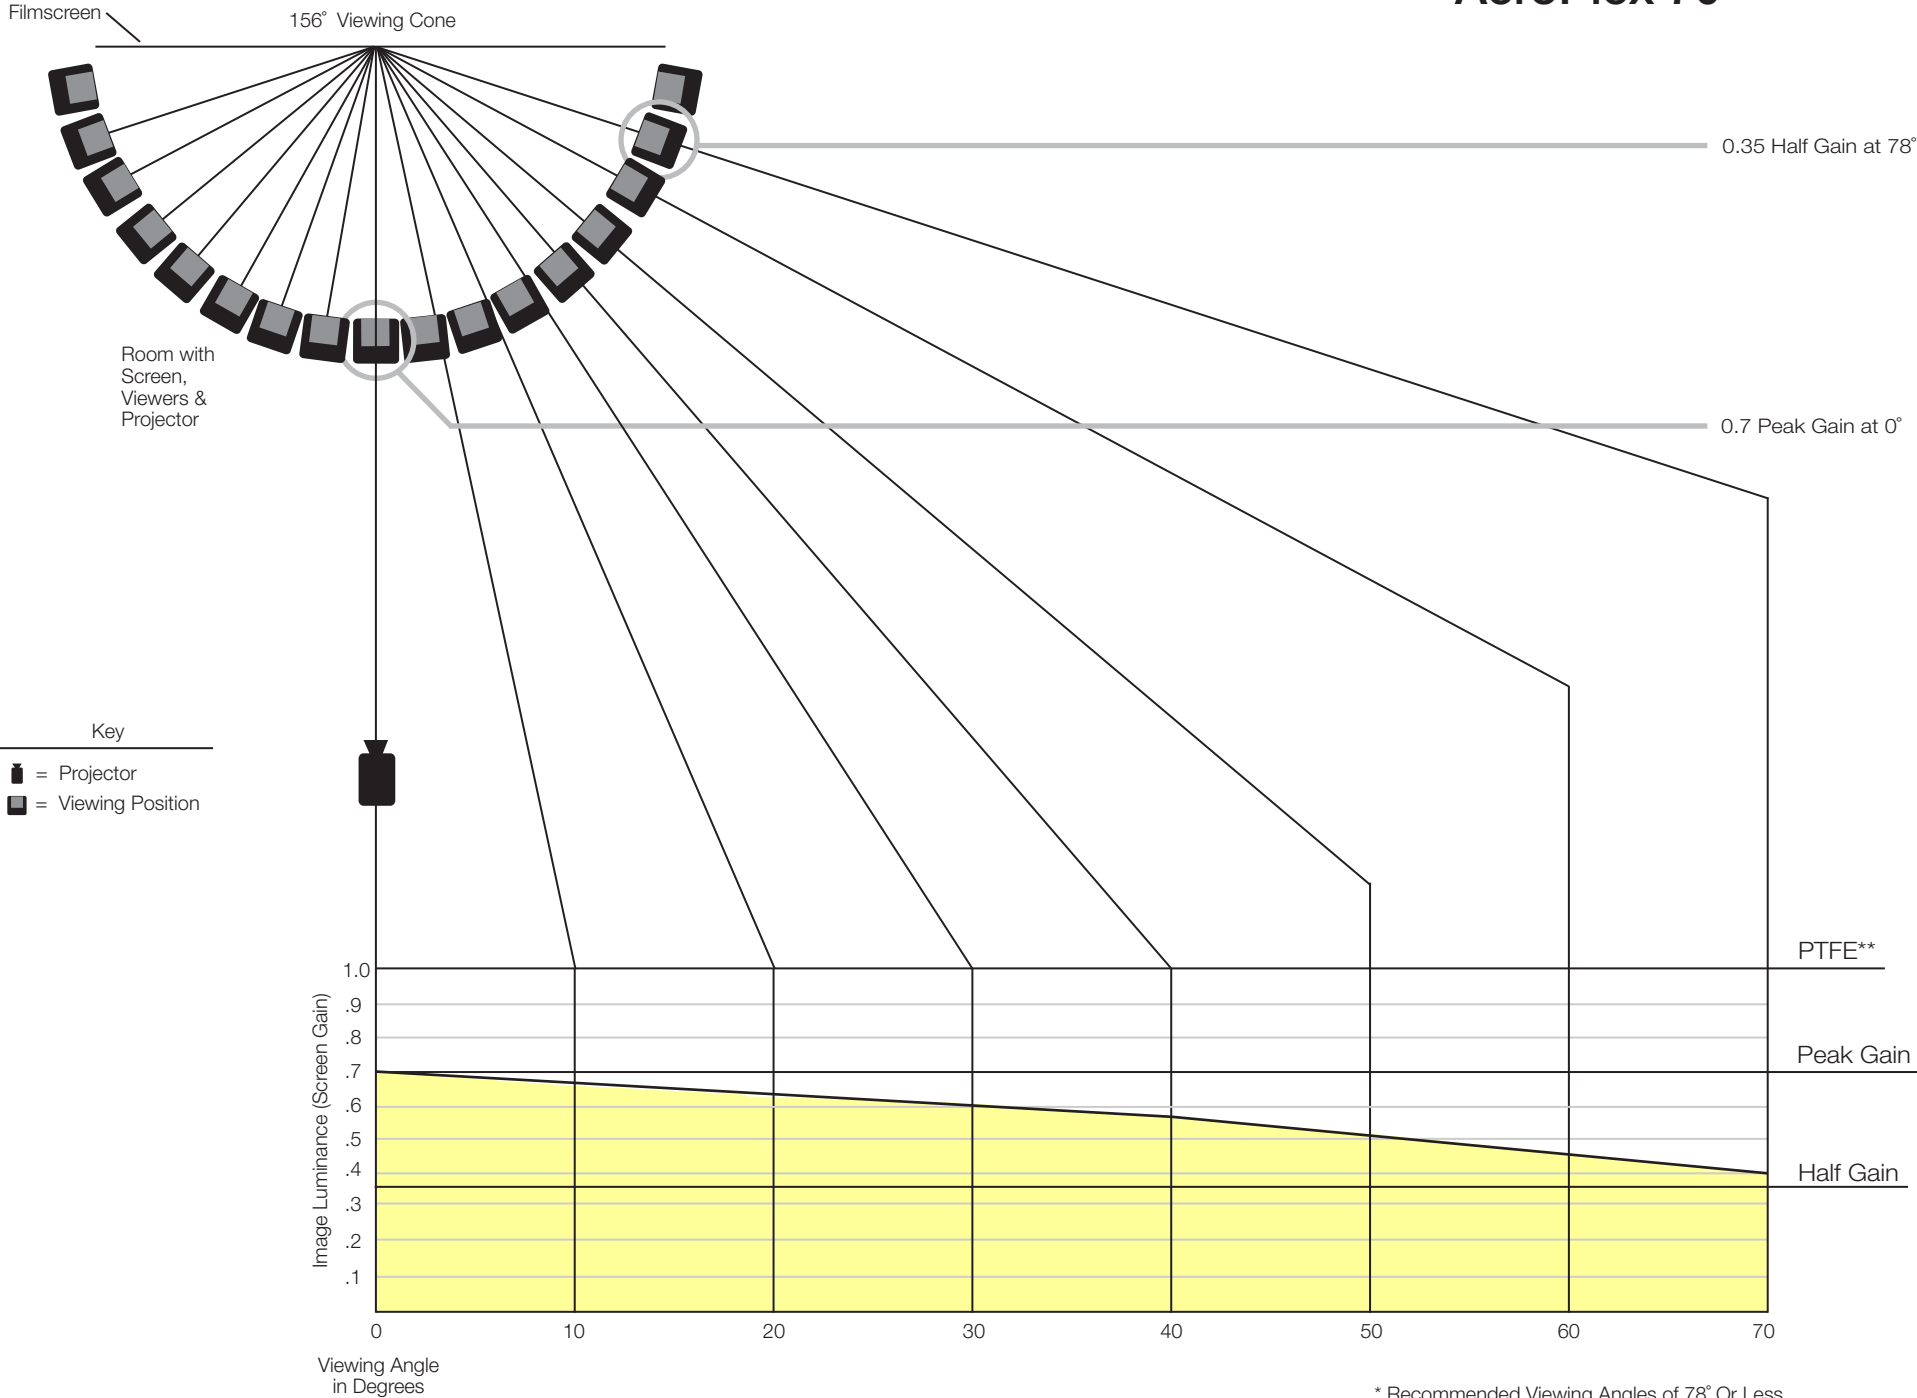

# AeroPlex 70

\* Recommended Viewing Angles of 78° Or Less  
\*\* PTFE - 1.0 Gain, Reflectance Standard