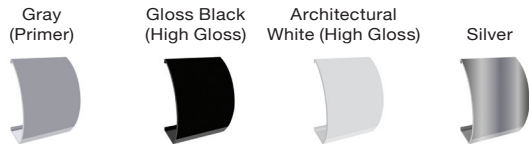

Standard Colors: