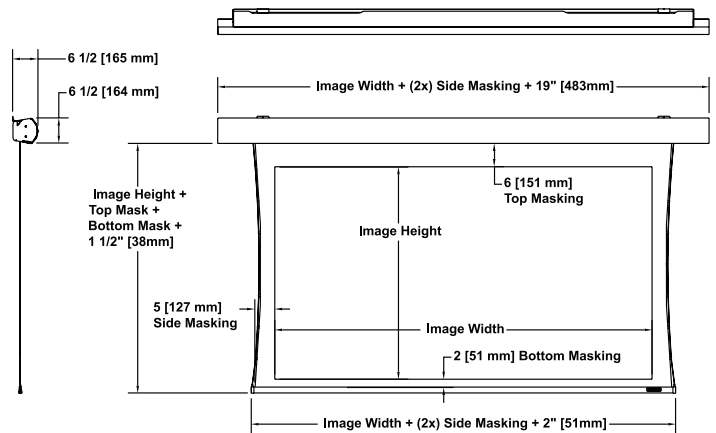

FEATURES

- Stylish removable valance available in standard gloss black or architectural white or a variety of custom finishes
- Quick and easy installation
- Standard sliding adjustable wall-mount bracket
- Built in bubble levels
- Cable management system
- Compatible with Lutron QS, QED, and Legacy 120 Volt quiet motors
- Optional cantilevered mount for use with flat panel TV's
- Optional LED mood lighting