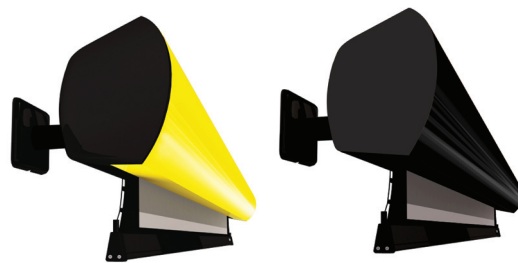

Cabaret Screen

Its sleek and stylish contemporary design allows the Cabaret Screen to seamlessly blend into any environment

Cabaret Screen

Shown: optional LED mood lighting in continuous cobalt blue

This is the first Stewart retractable screen created especially for the life-style customer. With a beautiful new housing, the Cabaret Screen offers an innovative approach to roll down screens. Its sleek and contemporary design makes it possible to install a front projection system into any size space, with any décor and even though it is exposed, it can seamlessly blend into any environment. The Cabaret is perfect for creating media rooms within family rooms, game rooms, or any living space in the home.

FEATURES

- Stylish removable valance available in standard gloss black or architectural white or a variety of custom finishes
- Quick and easy installation
- Standard sliding adjustable wall-mount bracket
- Built in bubble levels
- Cable management system
- Compatible with Lutron QS, QED, and Legacy 120 Volt quiet motors
- Optional cantilevered mount for use with flat panel TV's
- Optional LED mood lighting

Standard Colors:

Optional Colors Include:

Shown below: optional colored valance in Classic Red

Shown: optional extension brackets

Shown below: optional colored valance in Architectural White

Stewart
FILMSCREEN