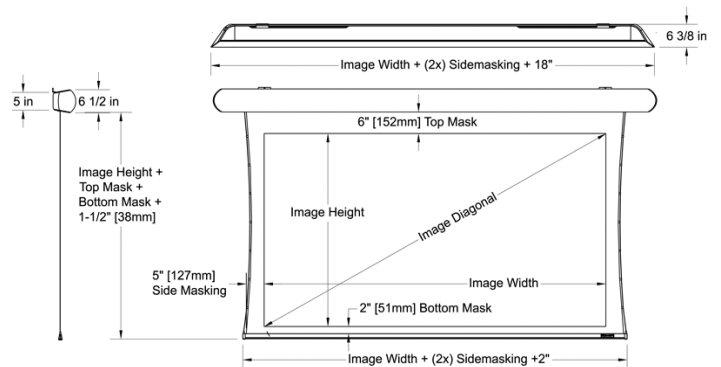

Standard Colors:

Optional Colors Include:

Shown below: optional colored valance in Classic Red

Shown: optional extension brackets

Shown below: optional colored valance in Architectural White

Stewart
FILMSCREEN