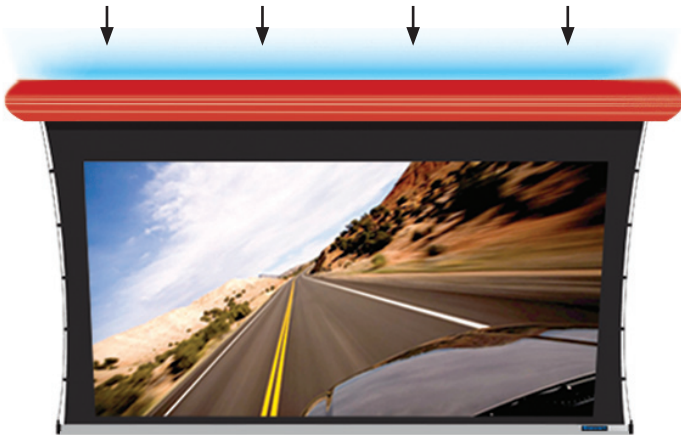

Cabaret Screen

Its sleek and stylish contemporary design allows the Cabaret Screen to seamlessly blend into any environment

Cabaret Screen

Shown: optional LED mood lighting in continuous cobalt blue

This is the first Stewart retractable screen created especially for the life-style customer. With a beautiful new housing, the Cabaret Screen offers an innovative approach to roll down screens. Its sleek and contemporary design makes it possible to install a front projection system into any size space, with any décor and even though it is exposed, it can seamlessly blend into any environment. The Cabaret is perfect for creating media rooms within family rooms, game rooms, or any living space in the home.

FEATURES

- Stylish removable valance available in standard gloss black or architectural white or a variety of custom finishes
- Quick and easy installation
- Standard sliding adjustable wall-mount bracket
- Built in bubble levels
- Cable management system
- Compatible with Lutron QS, QED, and Legacy 120 Volt quiet motors
- Optional cantilevered mount for use with flat panel TV's
- Optional LED mood lighting

Standard Colors:

Optional Colors Include:

Shown below: optional colored valance in Classic Red

Shown: optional extension brackets

Shown below: optional colored valance in Architectural White

Stewart
FILMSCREEN