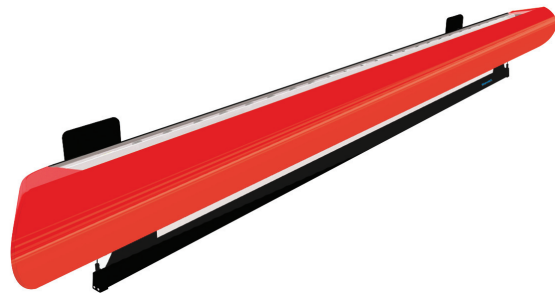

Shown below: optional colored valance in Classic Red