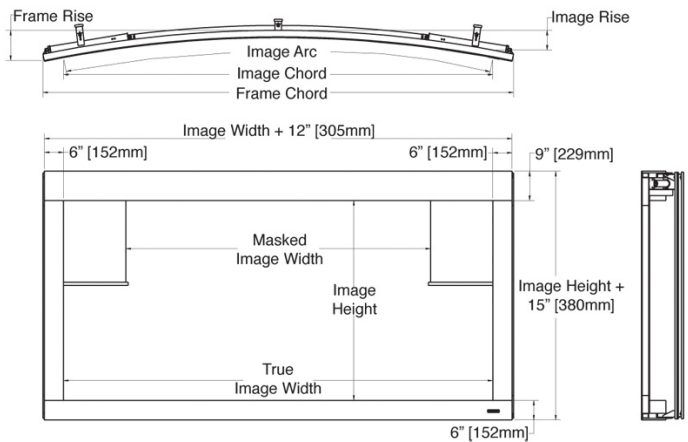

MOUNTING

- Wall mount brackets
- Aperture

SIZE RESTRICTIONS

- Minimum image size 40" x 96" (1016 mm x 2400 mm)
- Maximum image size 71.5" x 168" (1816 mm x 4267 mm)

For custom sizes and gains, please consult the WebSA or your local Stewart representative.

- Included
- Included
- Included
- Included

- Included
- Optional

- Optional
- Optional

- Included
- Optional

- Included
- Optional
- Optional

- Included
- Optional

Native Aspect Ratio: 2.35:1 (Cinemascope)
Attainable Aspect Ratios: 2.35:1 » 16:9

| Model No. | Diagonal | Image | | Frame O.D. | |
|-----------|---------------|--------------|-----------------|------------------|-------------------|
| | | Height | Width | Height | Width |
| CV120H | 120 (3048) | 47 (1194) | 110.5 (2807) | 62.125 (1578) | 122.625 (3115) |
| CV130H | 130 (3302) | 51 (1295) | 120 (3048) | 66.125 (1680) | 132.625 (3369) |
| CV143H | 143 (3632) | 56 (1422) | 132 (3353) | 71.125 (1807) | 144.625 (3673) |