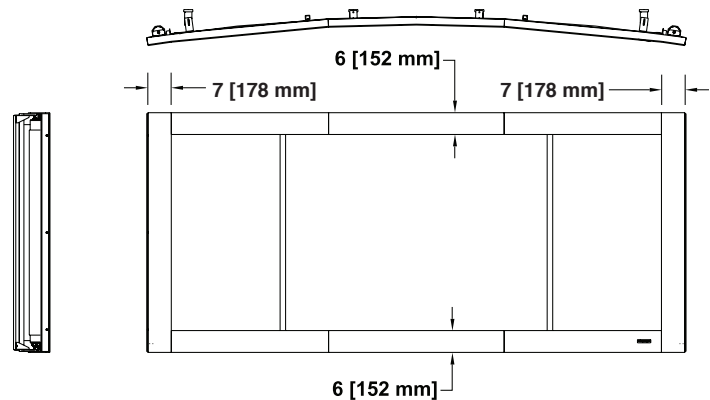

SPECIFICATIONS

Curved aluminum extrusion frame	Included
Vertical masking panels	Included
VeLux™ appliqué finish	Included
Specialized snap-fastening system	Included

MATERIAL

Front projection material	Included
Rear projection material	Optional

PERFORATIONS

Microperf X2	Optional
Acoustically transparent masking panels	Optional

MOTORS (2 motors)

120 Volt	Included
220 Volt	Optional

CONTROL

B.R.I.C. (binary reciprocal intelligent control)	Included

*Includes IR remote and key pad

MOUNTING

Wall mount	Included
Aperture	Optional

FRAME DIMENSIONS

Height	Image Height + 12" (305 mm)
Width	Image Width + 13" (330.2 mm)

(VeLux™ adds .125 to frame o.d.)

FRAME DIMENSIONS

Minimum image size	40" x 96" (1016 mm x 2438 mm)
Maximum image size	57.5" x 138" (1461 mm x 3505 mm)

RADIUS

Up to 108 wide	30'
Up to 138 wide	40'

RESIDENTIAL

Find your local representative at www.stewartfilmscreen.com/rebs