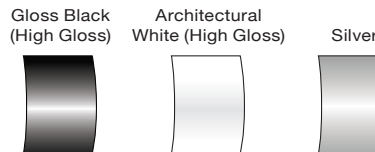

Standard Colors: