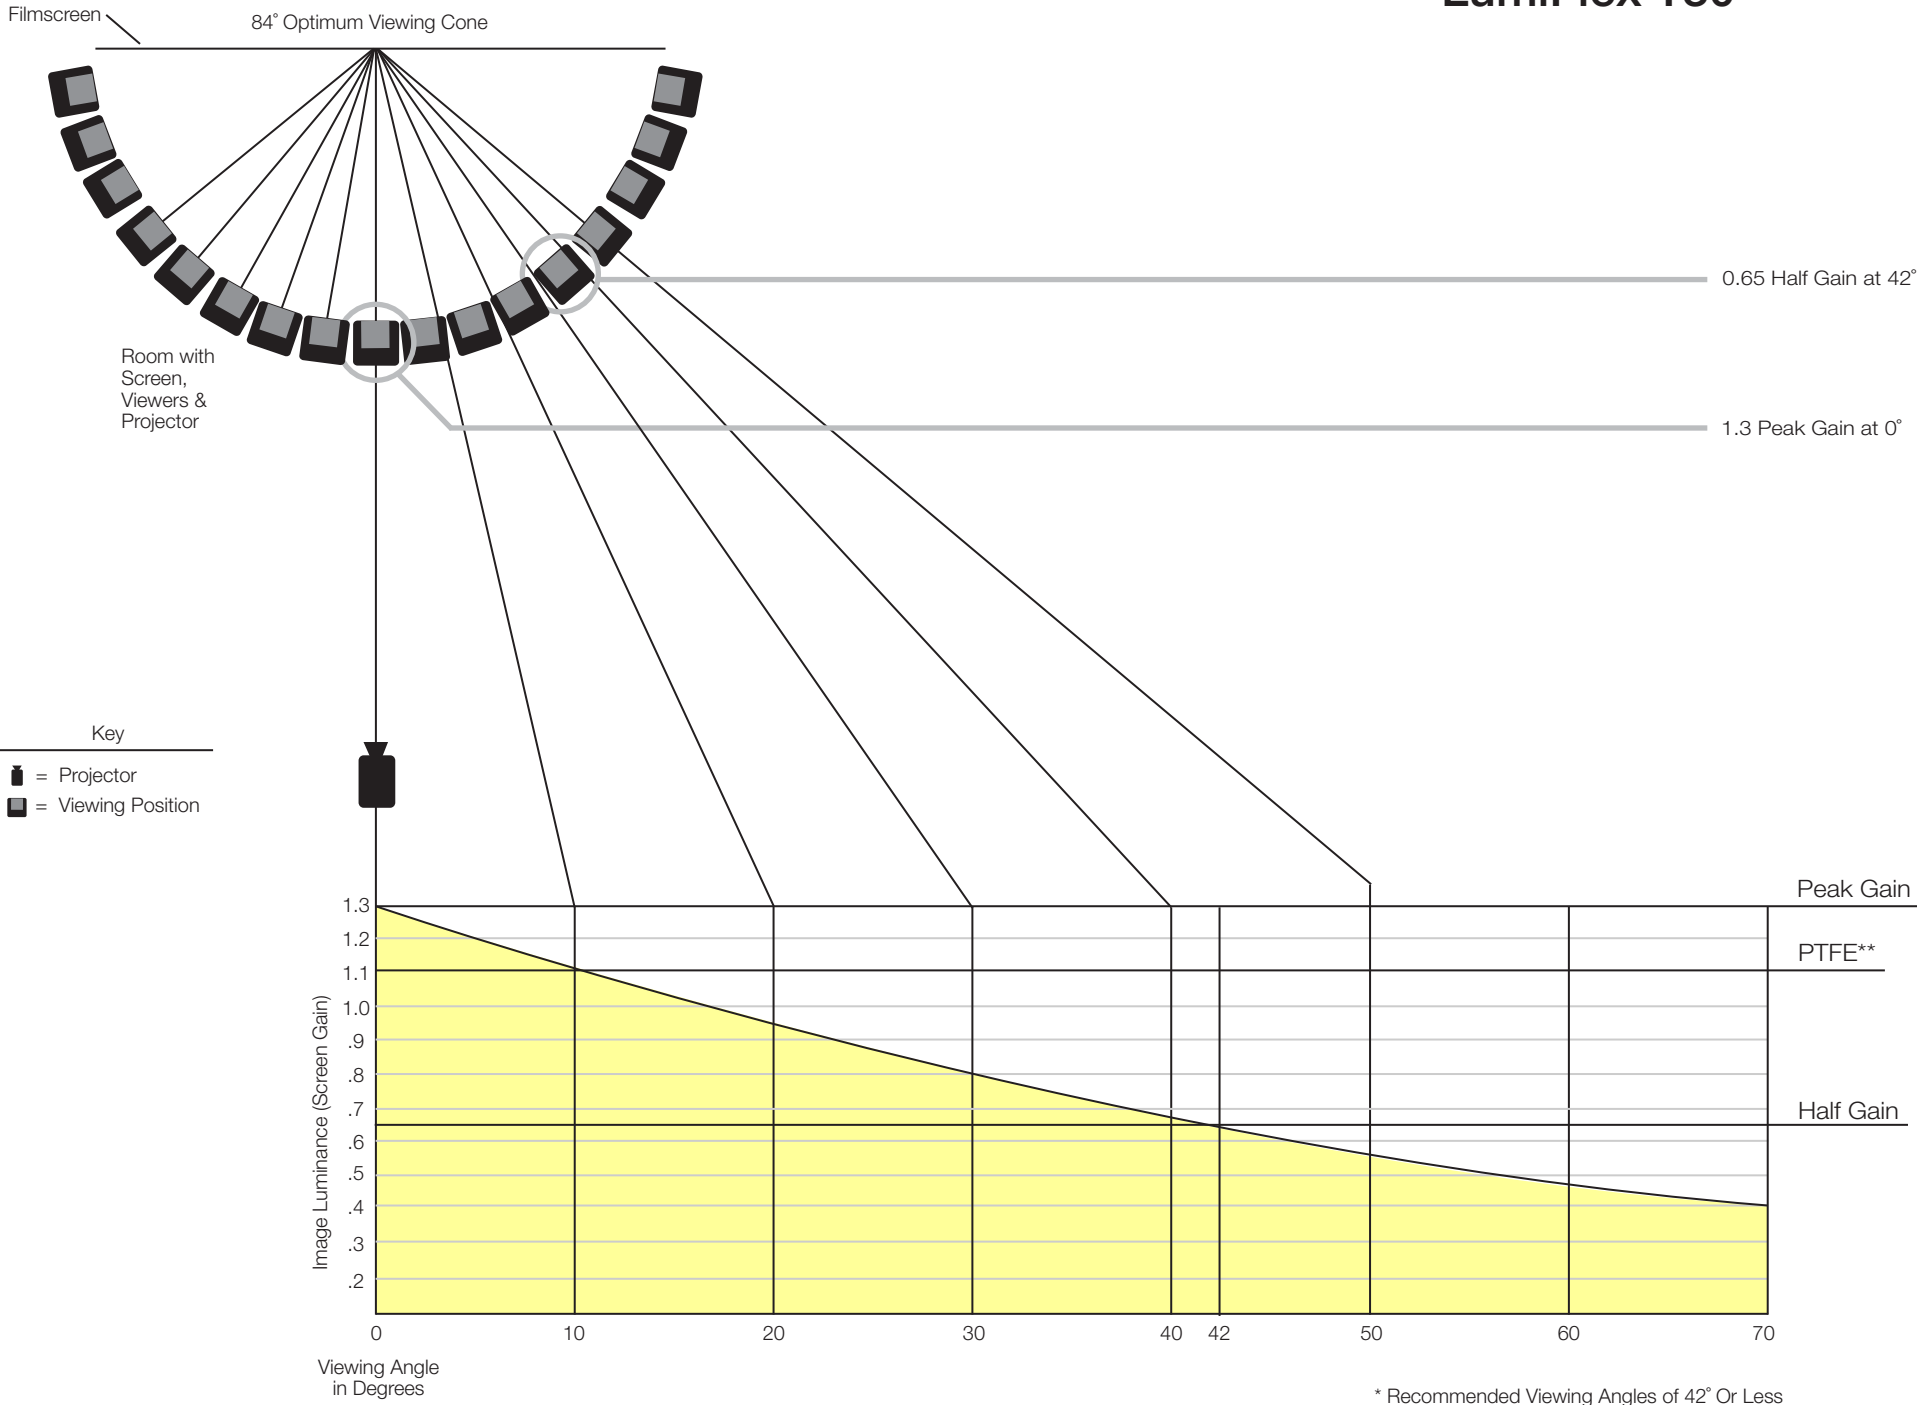

LumiFlex 130

* Recommended Viewing Angles of 42° Or Less
 ** PTFE - 1.0 Gain, Reflectance Standard