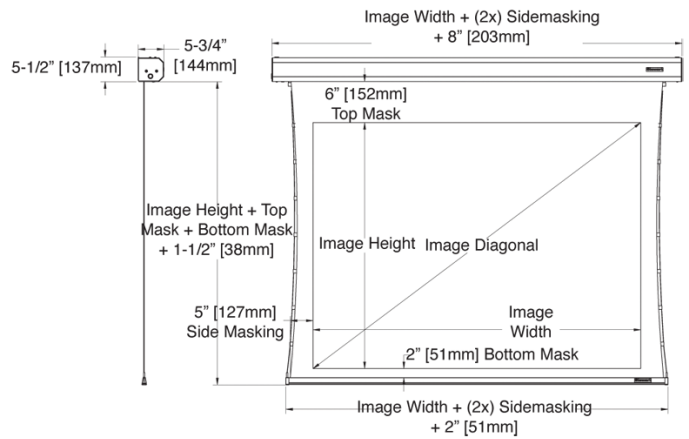

Luxus Model A

The Luxus Model A is ideally used in multi-purpose applications within the home. This basic style electronically controlled retractable model allows you the option of having the screen disappear when not in use.

The Luxus Model A is available with variety of Stewart's front or rear projection materials. Our exclusive Tab-Guy™ tensioning system ensures a smooth and completely flat screen image surface. Matte black over-scan borders* provide a perfectly masked image area.

Microperf X2 and Cinemaperf are available when acoustic transparency is required (acoustically transparent black drop available upon request).

SPECIFICATIONS

Electrically controlled retractable screen system	Included
Aluminum extrusion housing/case	Included
3-1/4 inch roller tube with insulated screen drive	Included
Tab-Guy™ tensioning system	Included
Matte black over-scan border	Included

MATERIAL

Front projection material	Included
Rear projection material	Optional

PERFORATIONS

Microperf X2 THX Ultra	Optional
Cinemaperf	Optional
Acoustically transparent masking panels	Optional

MOUNTING

Wall	Included
Ceiling	Included
Eyebolts	Included

SCREEN MOTOR

120 Volt	Included
220 Volt	Optional

SCREEN CONTROL

HVS (high voltage switch)	Included
LVC (low voltage control - includes 3-button switch)	Optional
STI (12V screen trigger interface)	Optional
Quiet electronic drive	Optional

CASE/HOUSING DIMENSIONS

Case height (LX)	5.5" (140 mm)
Case depth (LX)	5.75" (146 mm)
Case height (LXC)	7.25" (181 mm)
Case depth (LXC)	6" (155 mm)

For custom sizes and gains, please consult the WebSA or your local Stewart representative.

**Luxus Model A Classic ElectriScreen