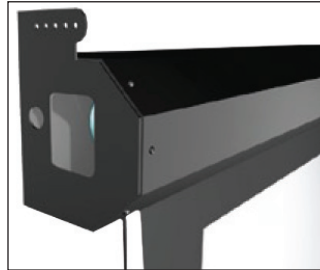

The Luxus Model A is available with variety of Stewart's front or rear projection materials. Our exclusive Tab-Guy™ tensioning system ensures a smooth and completely flat screen image surface. Matte black over-scan borders* provide a perfectly masked image area.

Microperf X2 and Cinemaperf are available when acoustic transparency is required (acoustically transparent black drop available upon request).

SPECIFICATIONS

Electrically controlled retractable screen system	Included
Aluminum extrusion housing/case	Included
3-1/4 inch roller tube with insulated screen drive	Included
Tab-Guy™ tensioning system	Included
Matte black over-scan border	Included

MATERIAL

Front projection material	Included
Rear projection material	Optional

PERFORATIONS

Microperf X2 THX Ultra	Optional
Cinemaperf	Optional
Acoustically transparent masking panels	Optional

MOUNTING

Wall	Included
Ceiling	Included
Eyebolts	Included

SCREEN MOTOR

120 Volt	Included
220 Volt	Optional

SCREEN CONTROL

HVS (high voltage switch)	Included
LVC (low voltage control - includes 3-button switch)	Optional
STI (12V screen trigger interface)	Optional
Quiet electronic drive	Optional

CASE/HOUSING DIMENSIONS

Case height (LX)	5.5" (140 mm)
Case depth (LX)	5.75" (146 mm)
Case height (LXC)	7.25" (181 mm)
Case depth (LXC)	6" (155 mm)

For custom sizes and gains, please consult the WebSA or your local Stewart representative.

Luxus Model A Classic