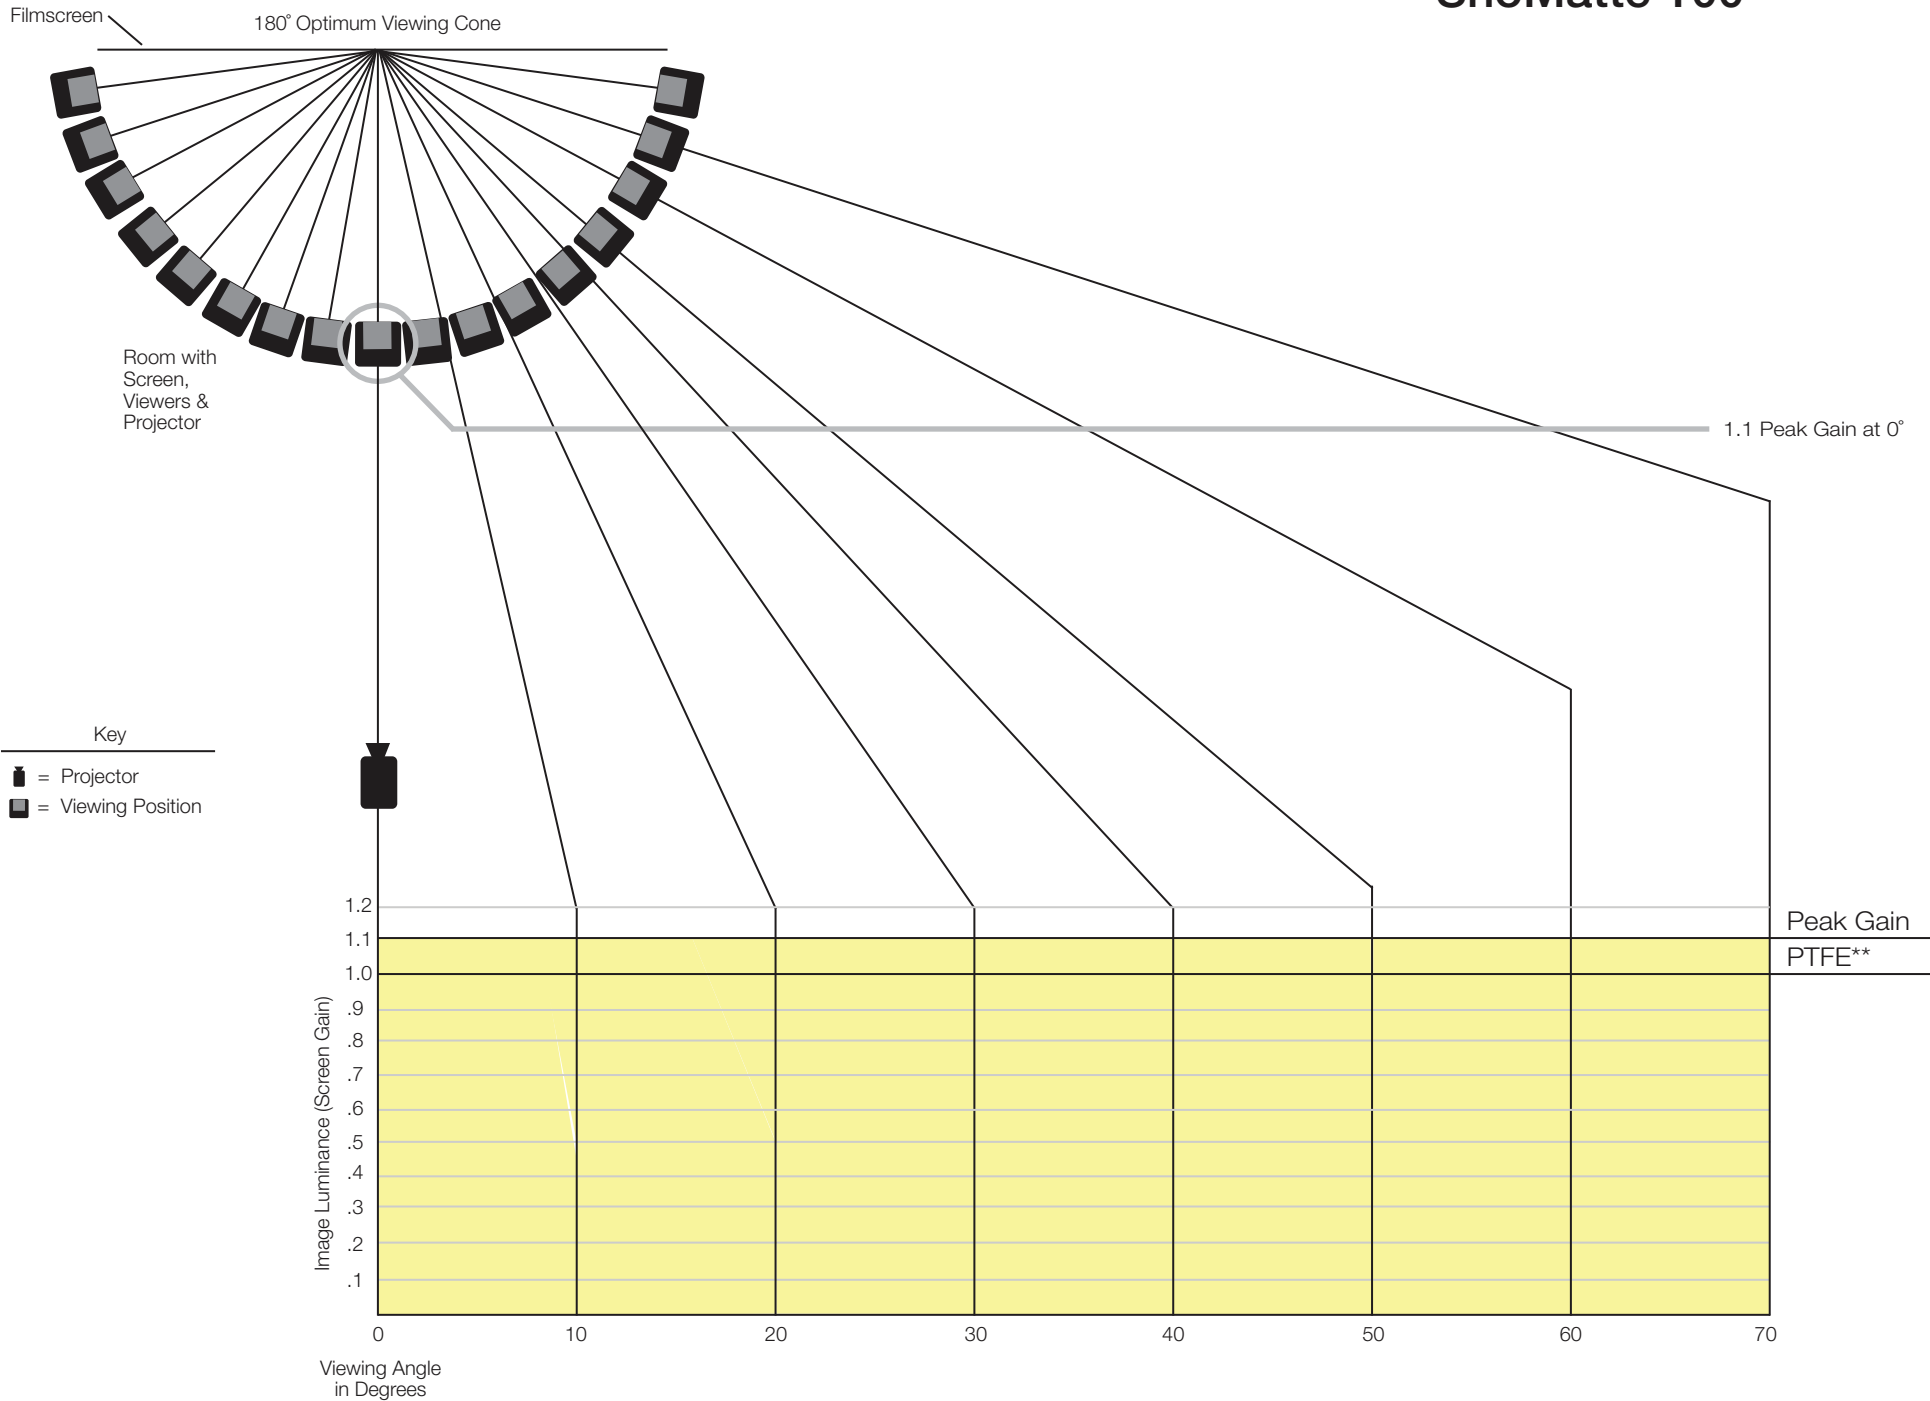

# SnoMatte 100

\*\* PTFE - 1.0 Gain, Reflectance Standard