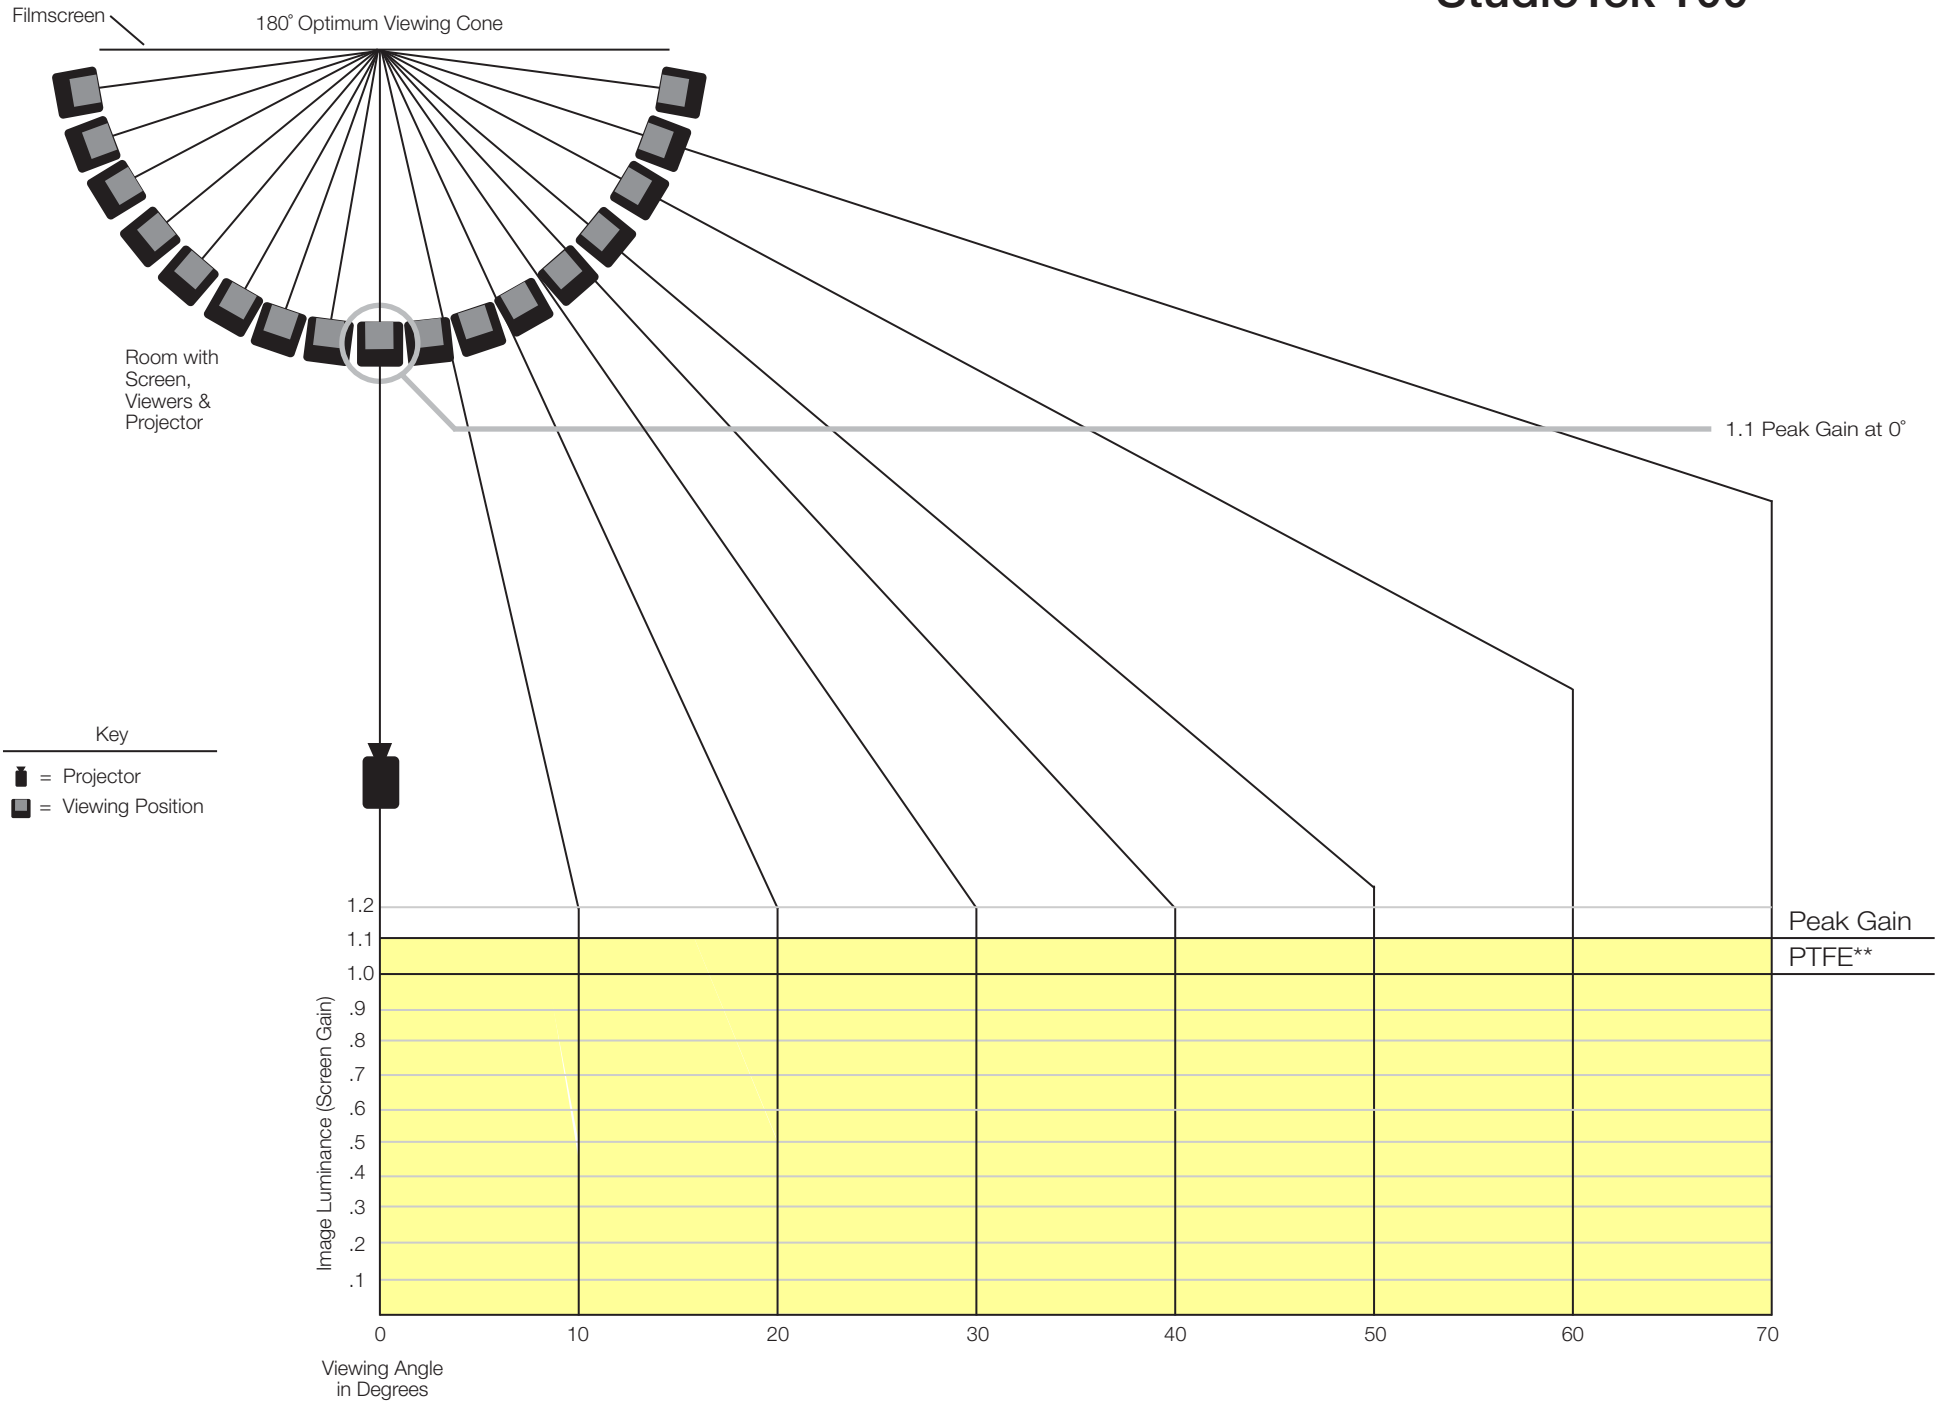

StudioTek 100

** PTFE - 1.0 Gain, Reflectance Standard