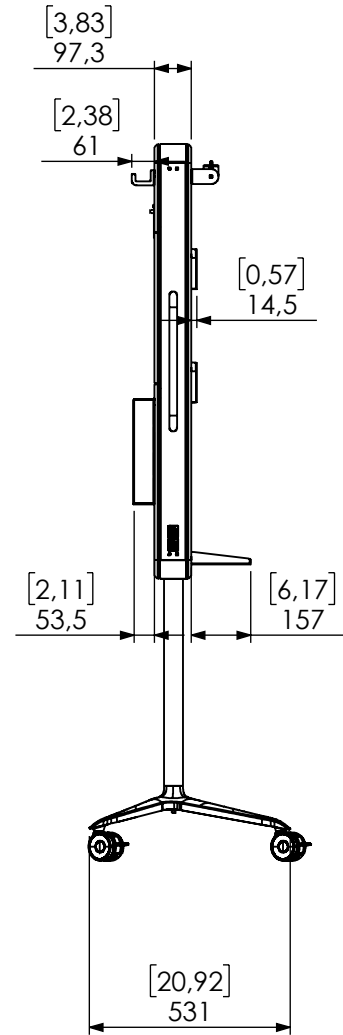

Technical drawing (mm/inch)  
13-001-22 / Peggy One M Engaged Meeting

SMART MEDIA  
SOLUTIONS