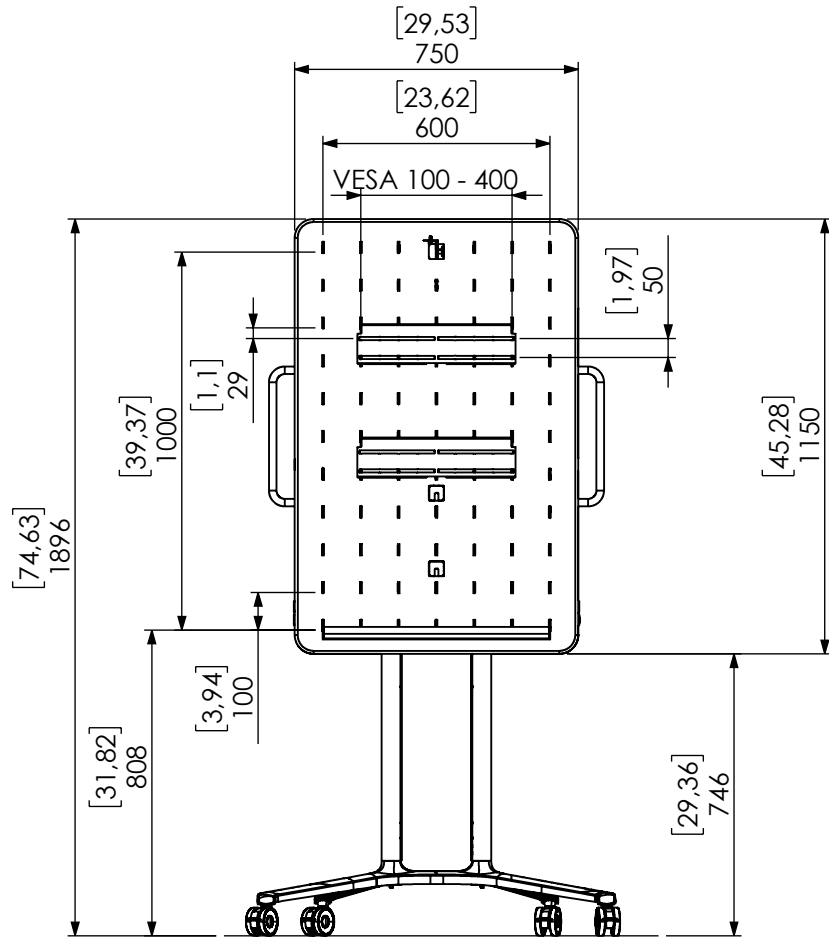

Technical drawing (mm/inch)  
13-001-22 / Peggy One M Engaged Meeting

SMART MEDIA  
SOLUTIONS