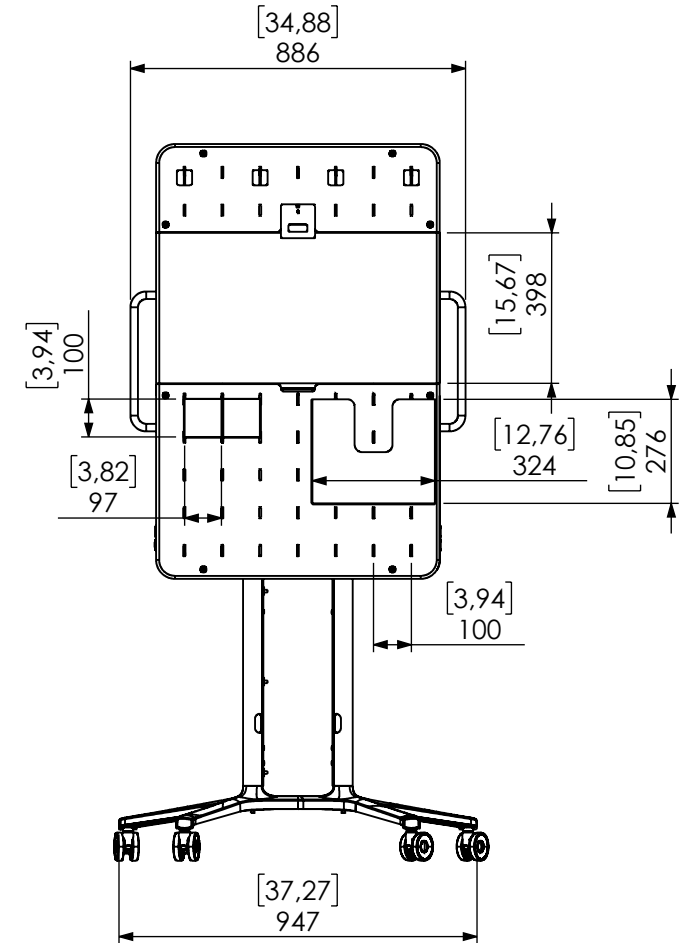

Technical drawing (mm/inch)  
13-001-22 / Peggy One M Engaged Meeting

SMART MEDIA  
SOLUTIONS